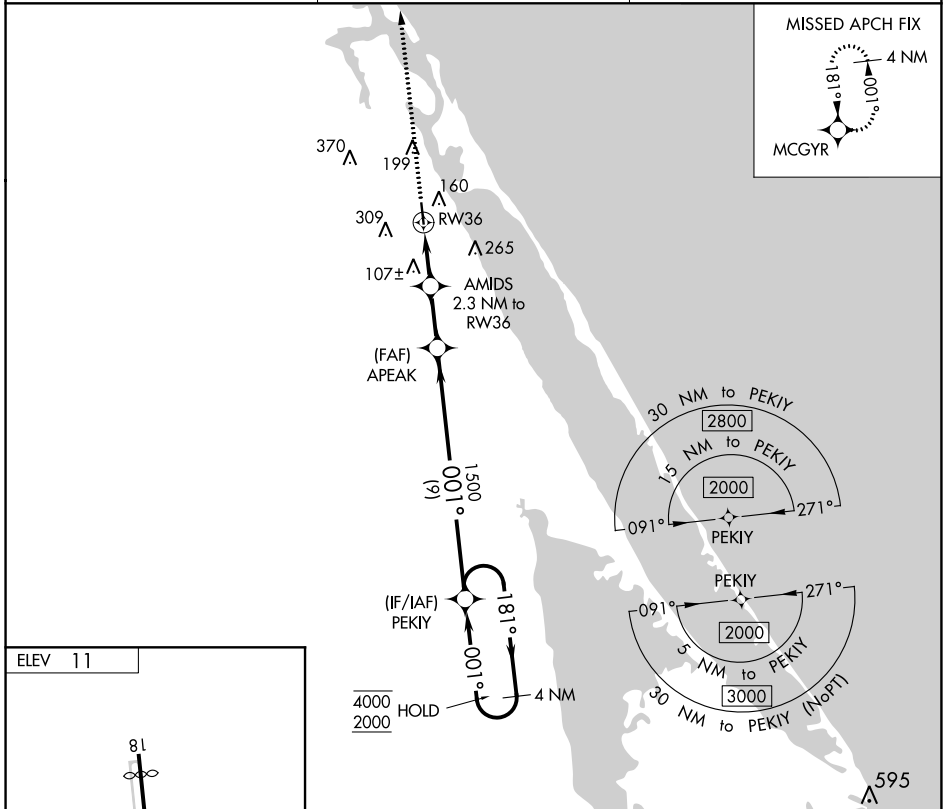

APP CRS 001°	Rwy Idg TDZE Apt Elev	4160 N/A 11
------------------------	-----------------------------	--

RNAV (GPS)-B
MASSEY RANCH AIRPARK (X50)

RNP APCH.	<p>Procedure NA at night. Use New Smyrna Beach Muni altimeter setting.</p>	MISSED APPROACH: Climb to 2000 direct MCGYR and hold.
-----------	--	---

EVV AWOS-3 124.625	DAYTONA APP CON 125.35 322.3	UNICOM 122.7 (CTAF)
------------------------------	--	-------------------------------

CATEGORY	A	B	C	D
C CIRCLING	500-1 489 (500-1)	620-1 609 (700-1)	680-1¾ 669 (700-1¾)	NA

SE-3, 22 FEB 2024 to 21 MAR 2024

SE-3, 22 FEB 2024 to 21 MAR 2024