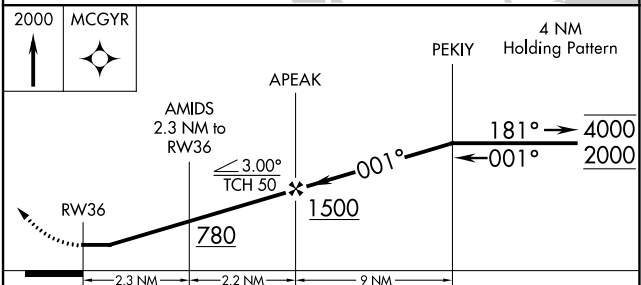

APP CRS 001°	Rwy Idg TDZE Apt Elev	4160 N/A 11
------------------------	-----------------------------	--

RNAV (GPS)-B
MASSEY RANCH AIRPARK (X50)

RNP APCH.	<p>Procedure NA at night. Use New Smyrna Beach Muni altimeter setting.</p>	MISSED APPROACH: Climb to 2000 direct MCGYR and hold.
-----------	--	---

EVV AWOS-3 124.625	DAYTONA APP CON 125.35 322.3	UNICOM 122.7 (CTAF)
------------------------------	--	-------------------------------

CATEGORY	A	B	C	D
C CIRCLING	500-1 489 (500-1)	620-1 609 (700-1)	680-1¾ 669 (700-1¾)	NA