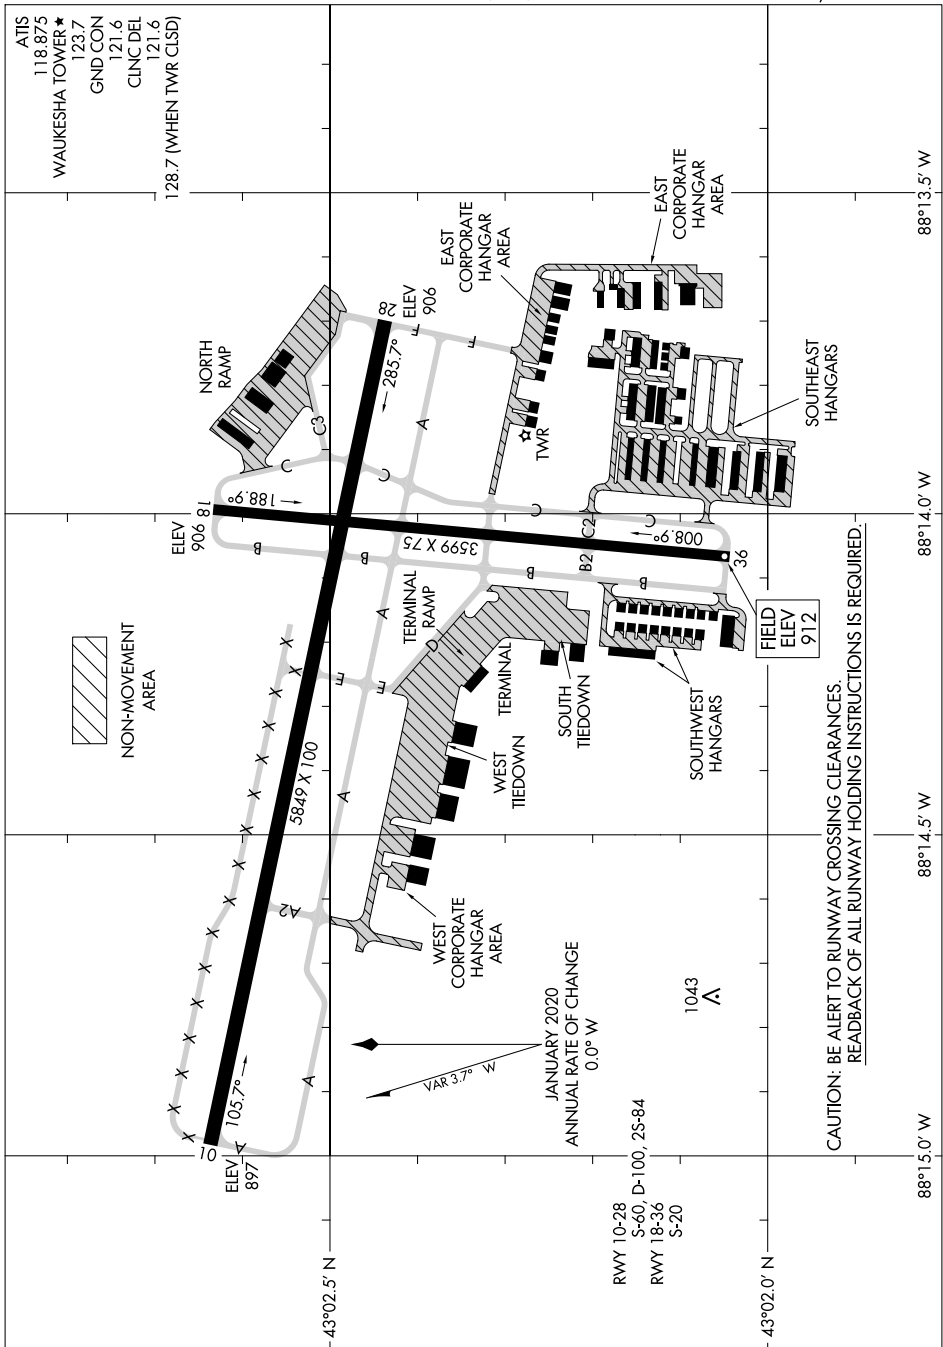

AIRPORT DIAGRAM

AL-5078 (FAA)

WAUKESHA COUNTY (UES)
WAUKESHA, WISCONSIN

EC-3, 22 FEB 2024 to 21 MAR 2024

EC-3, 22 FEB 2024 to 21 MAR 2024

AIRPORT DIAGRAM

WAUKESHA, WISCONSIN
WAUKESHA COUNTY (UES)