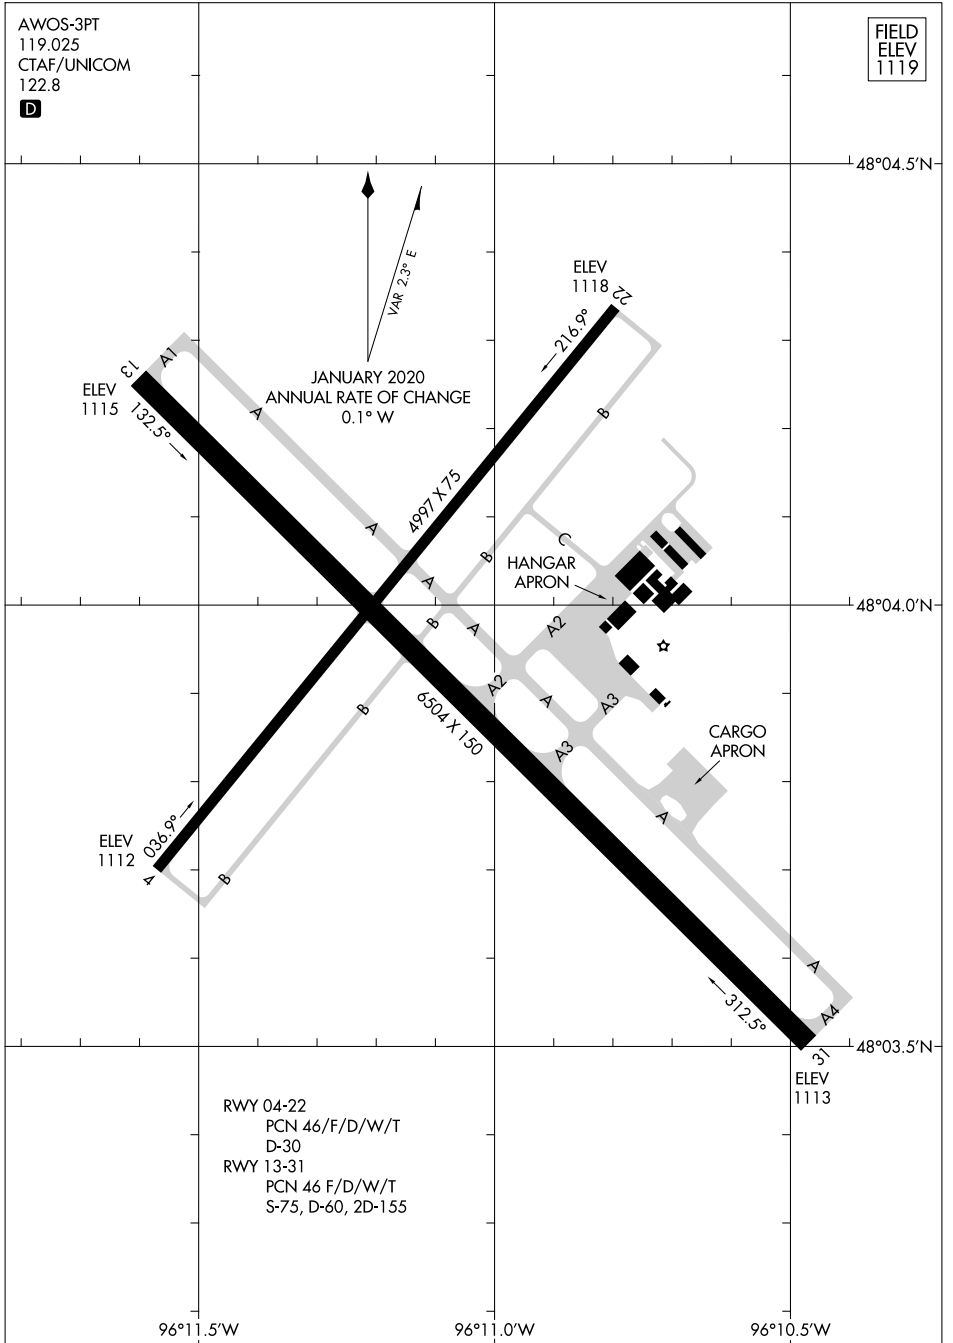

22307

AIRPORT DIAGRAM

AL-5201 (FAA)

THIEF RIVER FALLS RGNL (TVF)
THIEF RIVER FALLS, MINNESOTA

AWOS-3PT
119.025
CTAF/UNICOM
122.8

FIELD
ELEV
1119

NC-1, 22 FEB 2024 to 21 MAR 2024

NC-1, 22 FEB 2024 to 21 MAR 2024

RWY 04-22
PCN 46/F/D/W/T
D-30

RWY 13-31
PCN 46 F/D/W/T
S-75, D-60, 2D-155

AIRPORT DIAGRAM

22307

THIEF RIVER FALLS, MINNESOTA
THIEF RIVER FALLS RGNL (TVF)