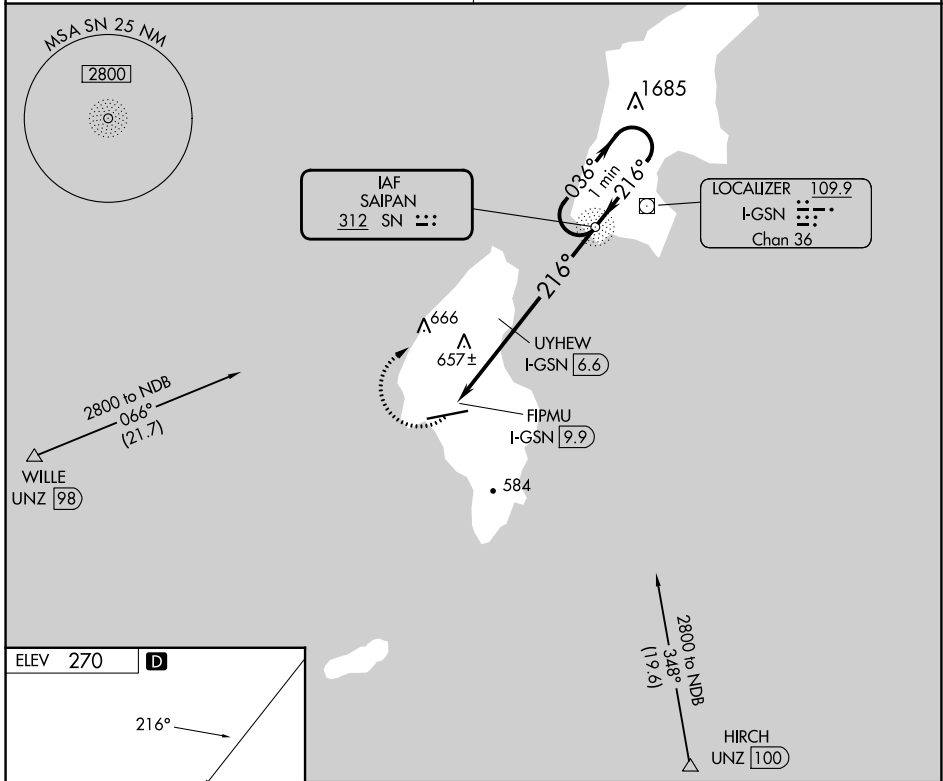

SN NDB 312	APP CRS 216°	Rwy Idg TDZE Apt Elev	N/A N/A 270
----------------------	------------------------	-----------------------------	--

FRANCISCO MANGLONA BORJA/TINIAN INTL (TNI)(PGWT) **NDB-A**

NA Obtain local altimeter setting on CTAF; when not received, use Saipan altimeter setting and increase all MDA 40 feet, and all Cats visibility ¼ SM. Increase UYHEW fix minimums Cats C and D visibility ¼ mile. # DME from I-GSN LOC/DME.

MISSED APPROACH: Climbing right turn to 2800 direct SN NDB and hold.

GUAM CERAP 118.4 290.5	SAIPAN RADIO 123.6 (CTAF) 0
----------------------------------	---------------------------------------

CATEGORY	A	B	C	D
C CIRCLING	1060-1	790 (800-1)	1060-2¼ 790 (800-2¼)	1060-2½ 790 (800-2½)
# UYHEW FIX MINIMUMS				
C CIRCLING	1000-1	730 (800-1)	1000-2 730 (800-2)	1060-2½ 790 (800-2½)