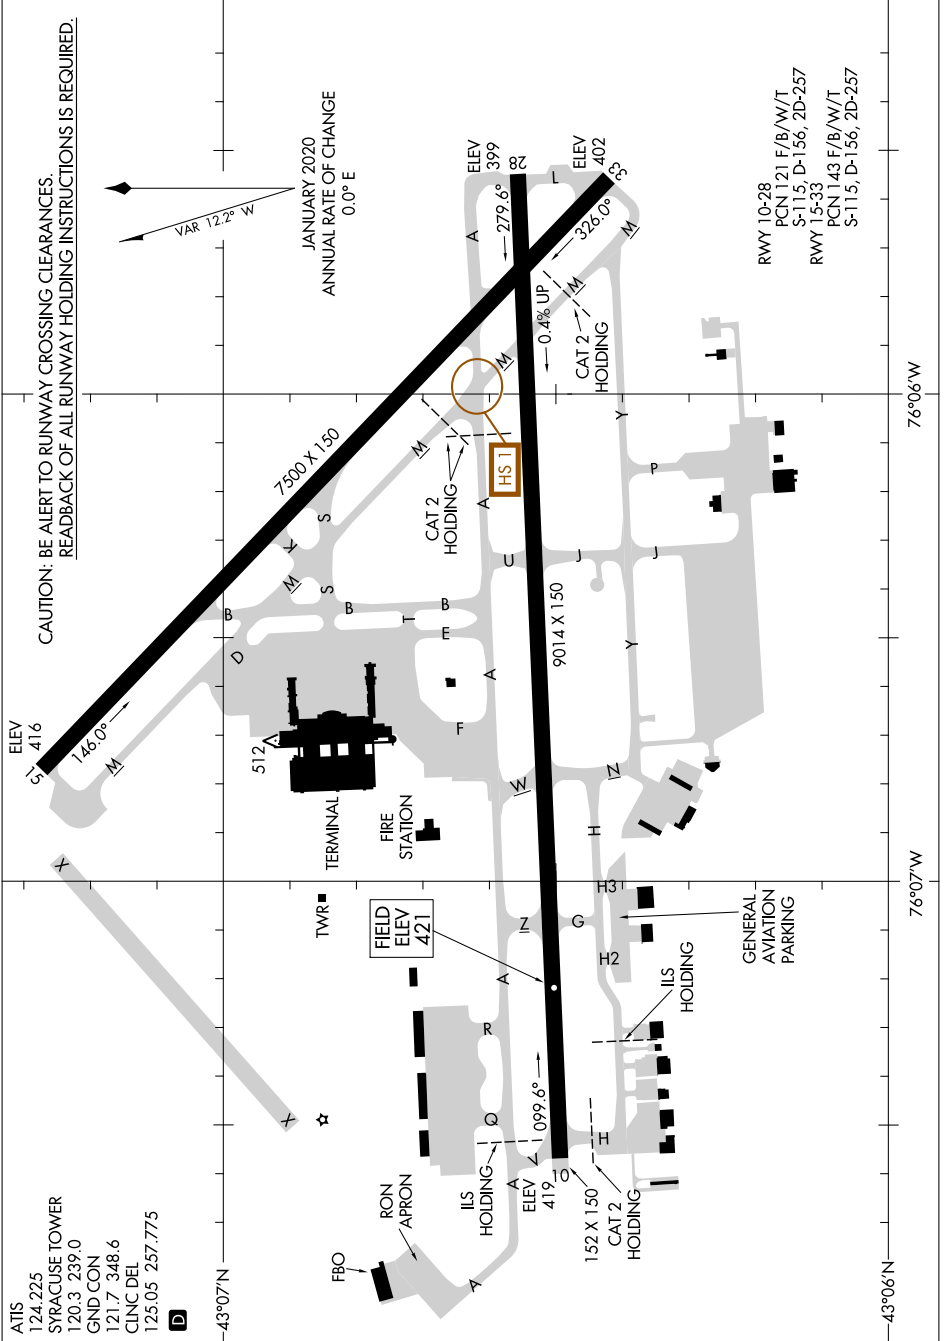

22363

AIRPORT DIAGRAM

AL-411 (FAA)

SYRACUSE HANCOCK INTL (SYR)
SYRACUSE, NEW YORK

NE-2, 22 FEB 2024 to 21 MAR 2024

76°06'W

76°07'W

NE-2, 22 FEB 2024 to 21 MAR 2024

AIRPORT DIAGRAM

22363

SYRACUSE, NEW YORK
SYRACUSE HANCOCK INTL (SYR)