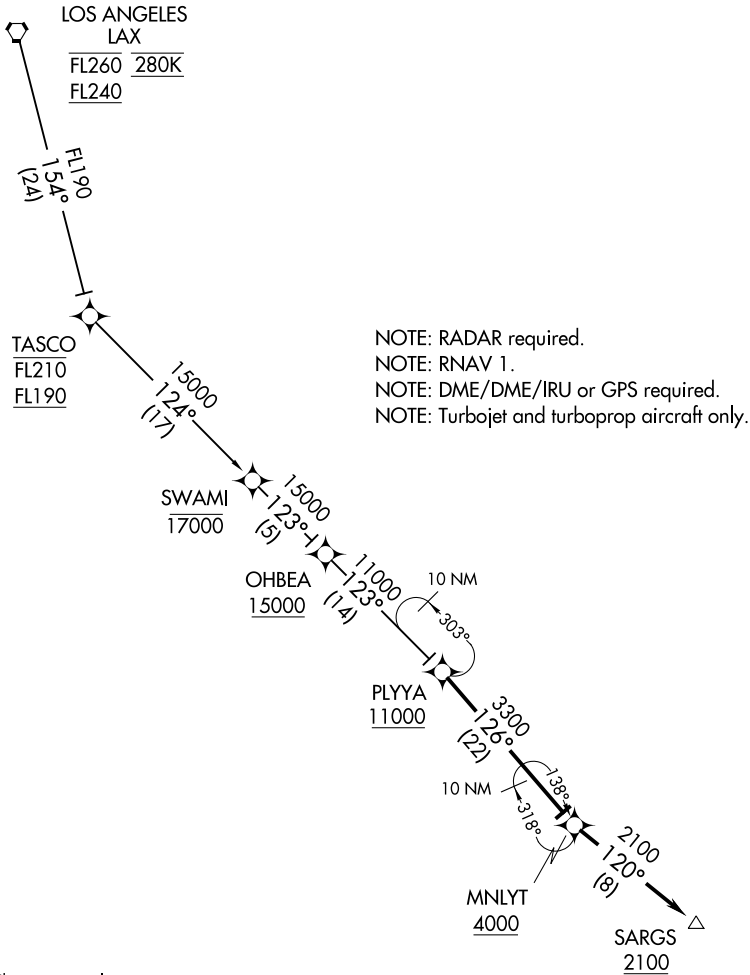

(PLYA.PLYA1) 17173

PLYA ONE ARRIVAL (RNAV)

AL-373 (FAA)

SAN DIEGO INTL (SAN)
SAN DIEGO, CALIFORNIA

SOCAL APP CON
128.1 281.4
D-ATIS 134.8

NOTE: Chart not to scale.

ARRIVAL ROUTE DESCRIPTION

LOS ANGELES TRANSITION (LAX.PLYA1)

From PLYYA on track 126° to cross MNLYT at or above 4000.

LANDING RUNWAY 9: From MNLYT on track 120° to cross SARGS at or above 2100.

Expect ILS or LOC RWY 9 approach.

PLYA ONE ARRIVAL (RNAV)

(PLYA.PLYA1) 02MAR17

SAN DIEGO, CALIFORNIA
SAN DIEGO INTL (SAN)

SW-3, 22 FEB 2024 to 21 MAR 2024

SW-3, 22 FEB 2024 to 21 MAR 2024