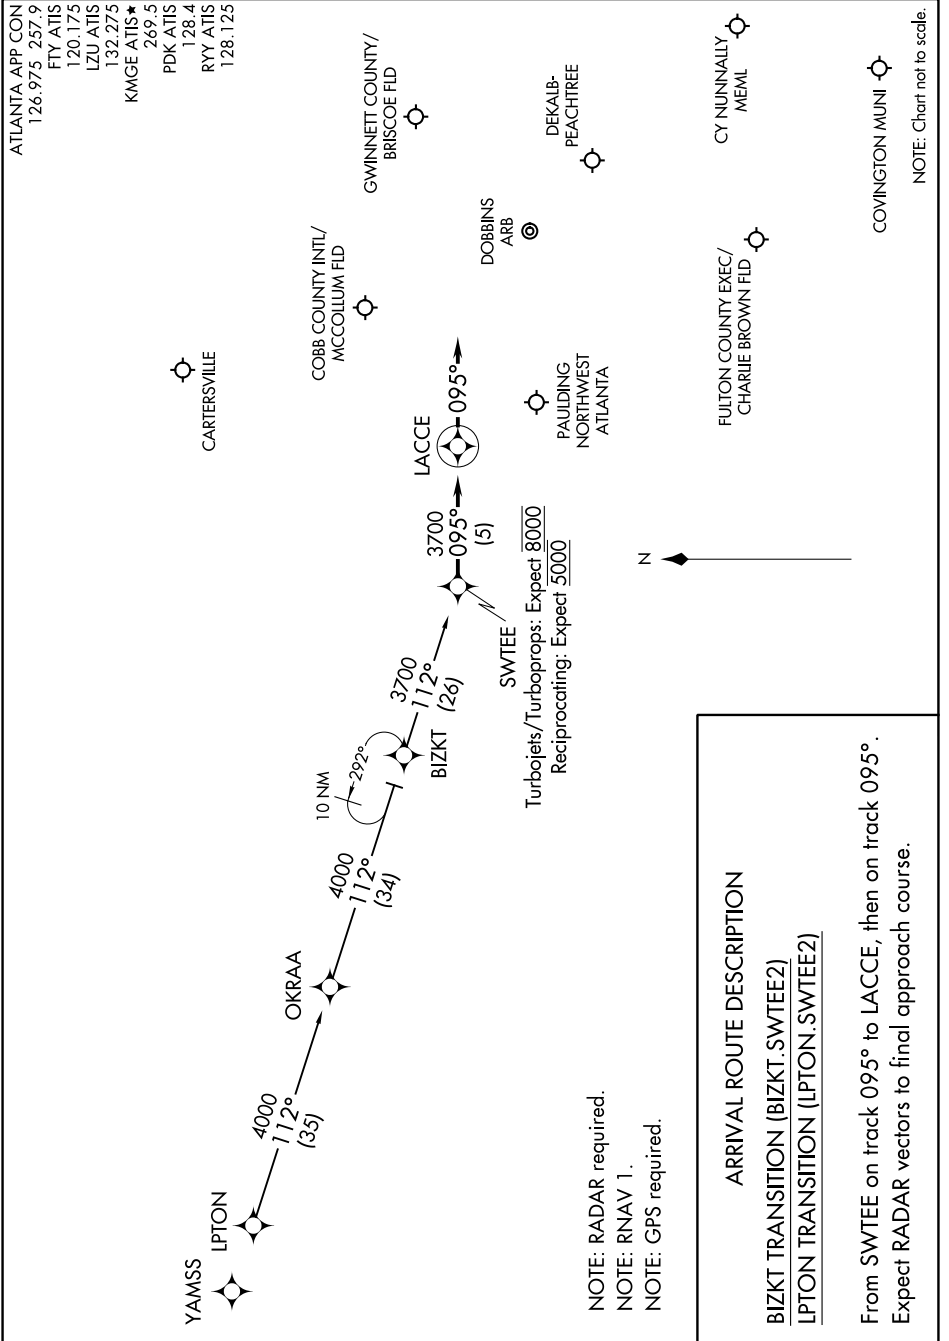

# SWTEE TWO ARRIVAL (RNAV)

ATLANTA, GEORGIA

SE-4, 22 FEB 2024 to 21 MAR 2024

NOTE: Chart not to scale.

SE-4, 22 FEB 2024 to 21 MAR 2024

# SWTEE TWO ARRIVAL (RNAV)

(SWTEE.SWTEE2) 21MAY20

ATLANTA, GEORGIA