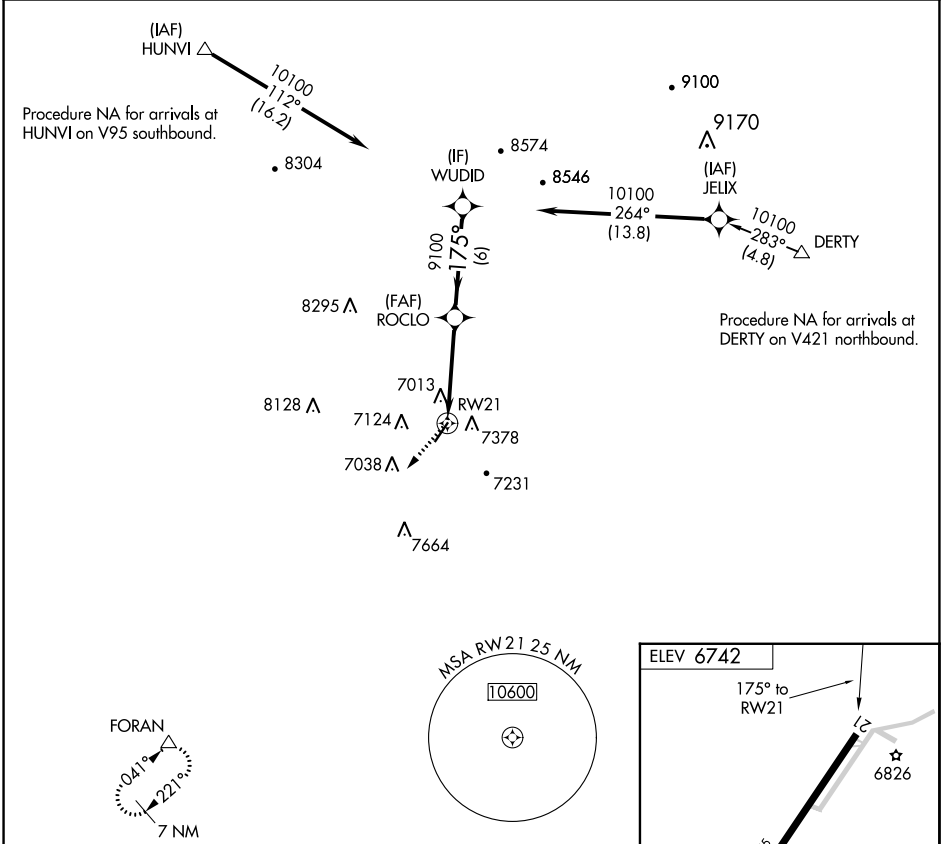

APP CRS <b>175°</b>	Rwy Idg TDZE Apt Elev	<b>N/A</b> <b>N/A</b> <b>6742</b>
------------------------	-----------------------------	---

# RNAV (GPS)-B

WINDOW ROCK (R,Q,E)

RNP APCH. MISSED APPROACH: Climbing right turn to 9600 direct FORAN and hold.

⚠️ Circling Rwy 21 NA at night.

ASOS <b>118.325</b>	ALBUQUERQUE CENTER <b>124.325 288.25</b>	UNICOM <b>122.8 (CTAF) 0</b>
------------------------	---	---------------------------------

SW-4, 22 FEB 2024 to 21 MAR 2024

SW-4, 22 FEB 2024 to 21 MAR 2024

CATEGORY	A	B	C	D
<b>CIRCLING</b>	7740-1¼ 998 (1000-1¼)	7740-1½ 998 (1000-1½)	7780-3 1038 (1100-3)	8080-3 1338 (1400-3)