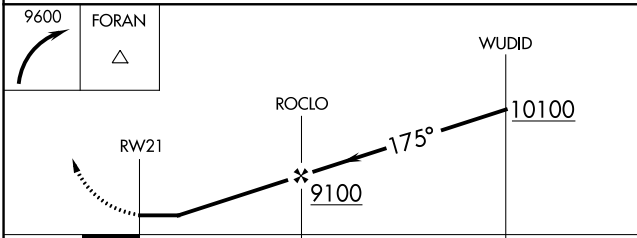

# RNAV (GPS)-B

WINDOW ROCK (R,Q,E)

RNP APCH. MISSED APPROACH: Climbing right turn to 9600 direct FORAN and hold.

⚠️ Circling Rwy 21 NA at night.

ASOS <b>118.325</b>	ALBUQUERQUE CENTER <b>124.325 288.25</b>	UNICOM <b>122.8 (CTAF) 0</b>
------------------------	---	---------------------------------

SW-4, 22 FEB 2024 to 21 MAR 2024

SW-4, 22 FEB 2024 to 21 MAR 2024

CATEGORY	A	B	C	D
<b>CIRCLING</b>	7740-1¼ 998 (1000-1¼)	7740-1½ 998 (1000-1½)	7780-3 1038 (1100-3)	8080-3 1338 (1400-3)