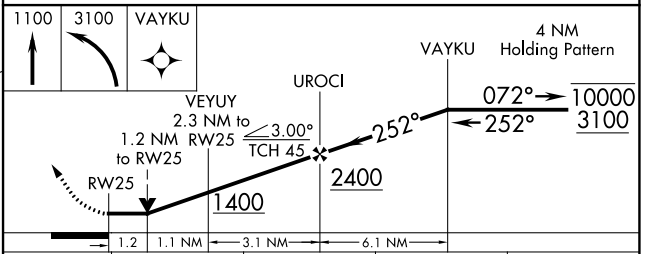

WAAS CH 56542 W25A	APP CRS 252°	Rwy Idg TDZE Apt Elev	4495 638 644
--	------------------------	-----------------------------	---

RNAV (GPS) RWY 25

RICHARD B RUSSELL RGNL - J H TOWERS FLD (RMG)

RNP APCH - GPS.		MISSED APPROACH: Climb to 1100 then climbing left turn to 3100 direct VAYKU and hold.	
<p>▽ Rwy 25 helicopter visibility reduction below 3/4 SM NA. ▲ Straight-in minimums NA at night. Circling NA northwest of Rwy 7 and 19.</p>			
ASOS 119.925	ATLANTA CENTER 124.5 270.325	GCO 121.725	UNICOM 122.725 (CTAF)

ELEV 644	D	TDZE 638
-----------------	----------	-----------------

CATEGORY	A	B	C	D
LP MDA	1040-1	402 (400-1)	1040-1½	402 (400-1½)
LNAV MDA	1120-1	482 (500-1)	1120-1¾	482 (500-1¾)
C CIRCLING	1140-1 496 (500-1)	1200-1 556 (600-1)	1480-2½ 836 (900-2½)	1840-3 1196 (1200-3)