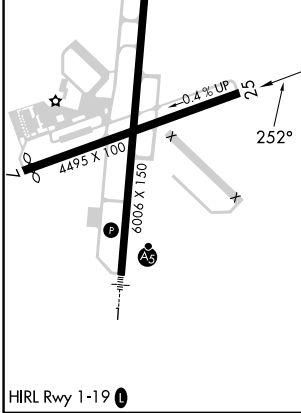

WAAS CH 56542 W25A	APP CRS 252°	Rwy Idg TDZE Apt Elev	4495 638 644
--	------------------------	-----------------------------	---

RNAV (GPS) RWY 25

RICHARD B RUSSELL RGNL - J H TOWERS FLD (RMG)

RNP APCH - GPS.		MISSED APPROACH: Climb to 1100 then climbing left turn to 3100 direct VAYKU and hold.	
<p>▽ Rwy 25 helicopter visibility reduction below 3/4 SM NA. ▲ Straight-in minimums NA at night. Circling NA northwest of Rwy 7 and 19.</p>			
ASOS 119.925	ATLANTA CENTER 124.5 270.325	GCO 121.725	UNICOM 122.725 (CTAF)

ELEV 644	D	TDZE 638
-----------------	----------	-----------------

CATEGORY	A	B	C	D
LP MDA	1040-1	402 (400-1)	1040-1½	402 (400-1½)
LNAV MDA	1120-1	482 (500-1)	1120-1¾	482 (500-1¾)
C CIRCLING	1140-1 496 (500-1)	1200-1 556 (600-1)	1480-2½ 836 (900-2½)	1840-3 1196 (1200-3)