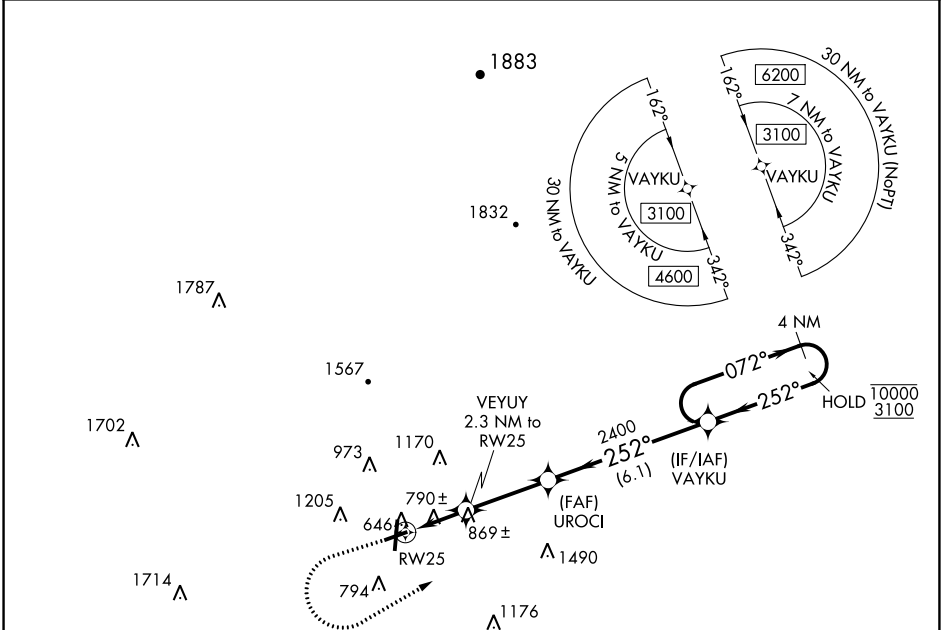

WAAS CH 56542 W25A	APP CRS 252°	Rwy Idg TDZE Apt Elev	4495 638 644
--	------------------------	-----------------------------	---

RNAV (GPS) RWY 25

RICHARD B RUSSELL RGNL - J H TOWERS FLD (RMG)

RNP APCH - GPS.		MISSED APPROACH: Climb to 1100 then climbing left turn to 3100 direct VAYKU and hold.	
<p>▽ Rwy 25 helicopter visibility reduction below 3/4 SM NA. ▲ Straight-in minimums NA at night. Circling NA northwest of Rwy 7 and 19.</p>			
ASOS 119.925	ATLANTA CENTER 124.5 270.325	GCO 121.725	UNICOM 122.725 (CTAF)

ELEV 644	D	TDZE 638
-----------------	----------	-----------------

CATEGORY	A	B	C	D
LP MDA	1040-1	402 (400-1)	1040-1½	402 (400-1½)
LNAV MDA	1120-1	482 (500-1)	1120-1¾	482 (500-1¾)
C CIRCLING	1140-1 496 (500-1)	1200-1 556 (600-1)	1480-2½ 836 (900-2½)	1840-3 1196 (1200-3)

SE-4, 22 FEB 2024 to 21 MAR 2024

SE-4, 22 FEB 2024 to 21 MAR 2024