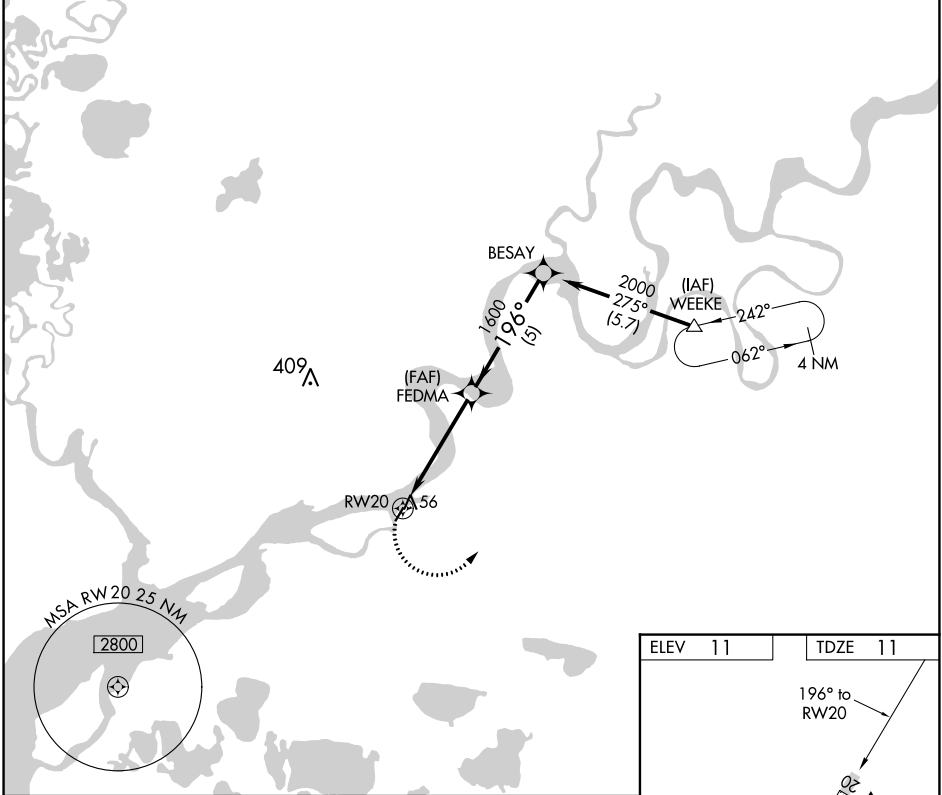

APP CRS	Rwy Idg	3000
196°	TDZE	11
	Apt Elev	11

RNAV (GPS) RWY 20

NAPASKIAK (PKA) (PAPK)

RNP APCH-GPS.	MISSED APPROACH: Climbing left turn to 2000 direct WEEKE WP and hold.
NA Use Bethel altimeter setting.	

BET/PABE ASOS 135.45	ANCHORAGE CENTER 125.2 372.0	CTAF 122.9
--------------------------------	--	----------------------

AK, 25 JAN 2024 to 21 MAR 2024

AK, 25 JAN 2024 to 21 MAR 2024

2000	WEEKE	Procedure Turn NA			
CATEGORY	A	B	C	D	
RNAV MDA	420-1	409 (500-1)		NA	
CIRCLING	440-1 429 (500-1)	580-1 569 (600-1)		NA	