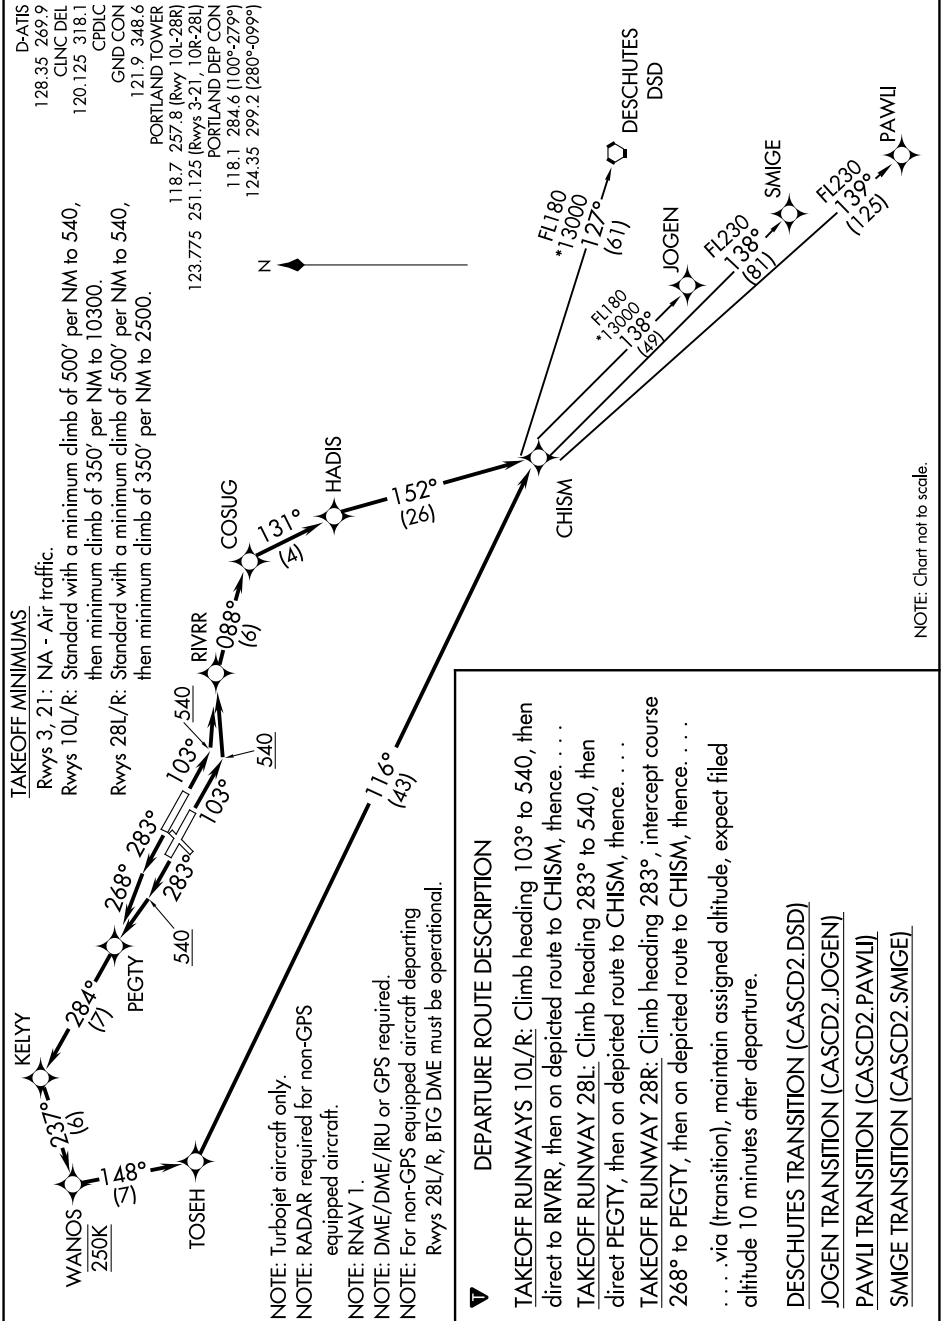

# CASCADE TWO DEPARTURE (RNAV)

AL-330 (FAA)

PORTLAND INTL (PDX)  
PORTLAND, OREGON

NW-1, 22 FEB 2024 to 21 MAR 2024

NOTE: Chart not to scale.

NW-1, 22 FEB 2024 to 21 MAR 2024

# CASCADE TWO DEPARTURE (RNAV)