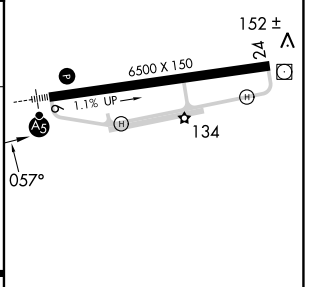

CATEGORY	A	B	C	D
CIRCLING	4460-5	4332 (4400-5)	5200-5	5072 (5100-5)

LDA-H