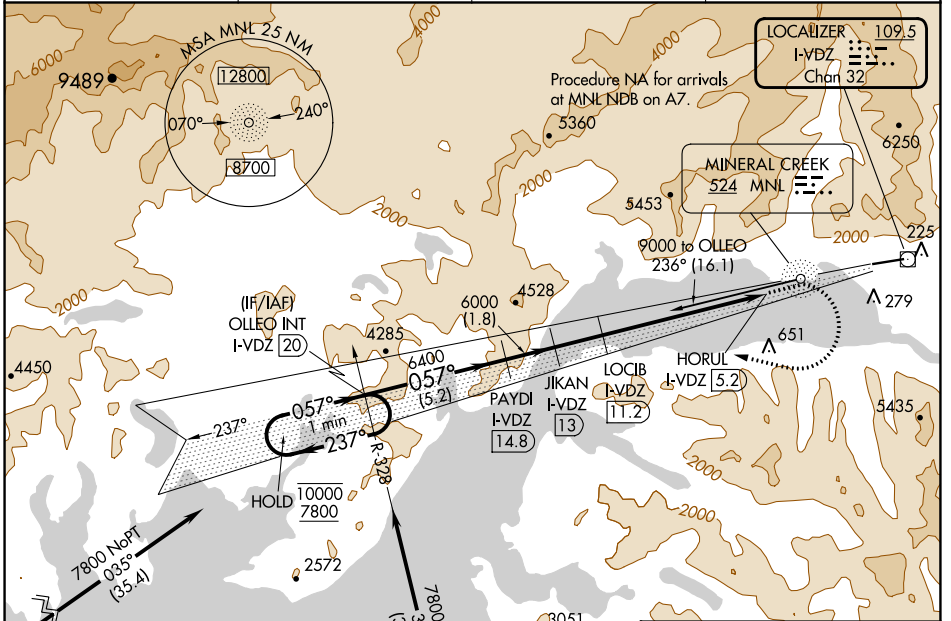

LOC/DME I-VDZ 109.5 Chan 32	APP CRS 057°	Rwy Idg TDZE Apt Elev N/A N/A 128
---	------------------------	---

LDA-H

VALDEZ PIONEER FLD (VDZ) (PAVD)

DME required. RNP APCH-GPS. From PEPEI.

⚠ Circling NA north of Rwy 6-24. Circling Rwy 24 NA at night. Rwy 24 helicopter visibility reduction below 1 SM NA. When local altimeter setting not received, use Cordova altimeter setting and increase all MDAs 1020 feet.

❄ -11°C

MISSED APPROACH: Climb on I-VDZ localizer course to 4600 then climbing right turn to 7800 on heading 265° and I-VDZ SW course (237°) to OLLEO INT/I-VDZ 20 DME and hold, continue climb-in-hold to 7800.

AWOS-3P 118.8	ANCHORAGE CENTER 119.3 269.4	JUNEAU RADIO 122.2	CTAF 122.9
-------------------------	--	------------------------------	----------------------

AK, 25 JAN 2024 to 21 MAR 2024

AK, 25 JAN 2024 to 21 MAR 2024

CATEGORY	A	B	C	D
CIRCLING	4460-5	4332 (4400-5)	5200-5	5072 (5100-5)

LDA-H