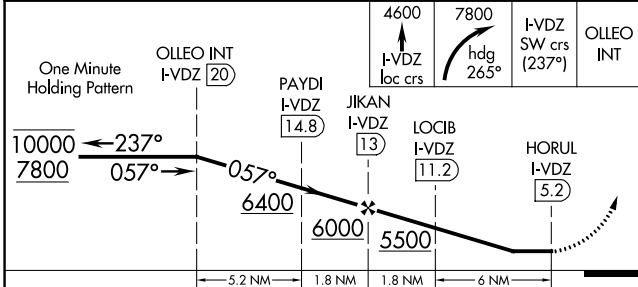

❄ -11°C

MISSED APPROACH: Climb on I-VDZ localizer course to 4600 then climbing right turn to 7800 on heading 265° and I-VDZ SW course (237°) to OLLEO INT/I-VDZ 20 DME and hold, continue climb-in-hold to 7800.

CATEGORY	A	B	C	D
CIRCLING	4460-5	4332 (4400-5)	5200-5	5072 (5100-5)

LDA-H