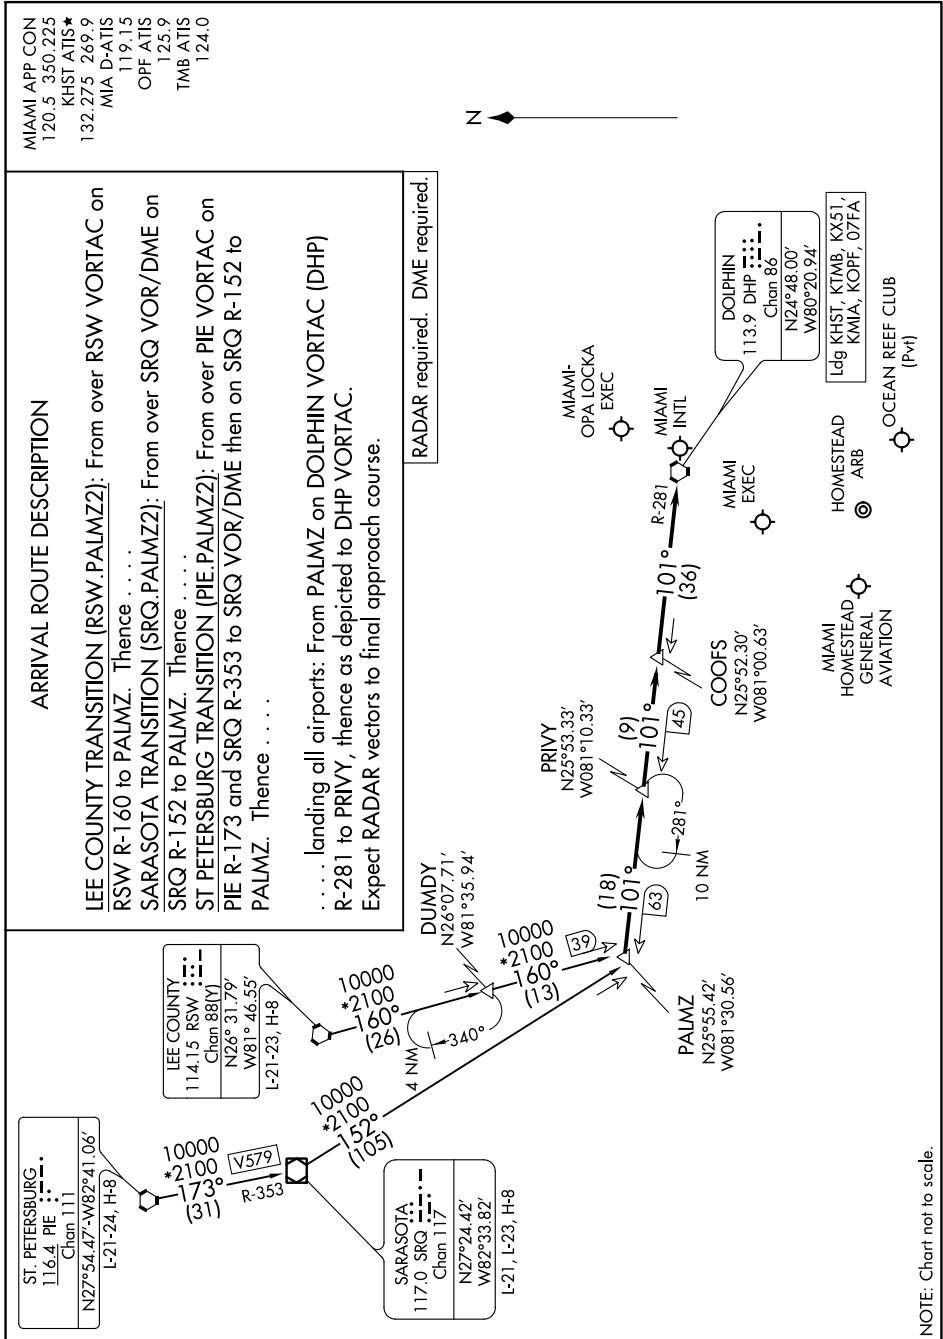

PALMZ TWO ARRIVAL

MIAMI, FLORIDA

SE-3, 22 FEB 2024 to 21 MAR 2024

NOTE: Chart not to scale.

SE-3, 22 FEB 2024 to 21 MAR 2024

PALMZ TWO ARRIVAL

MIAMI, FLORIDA