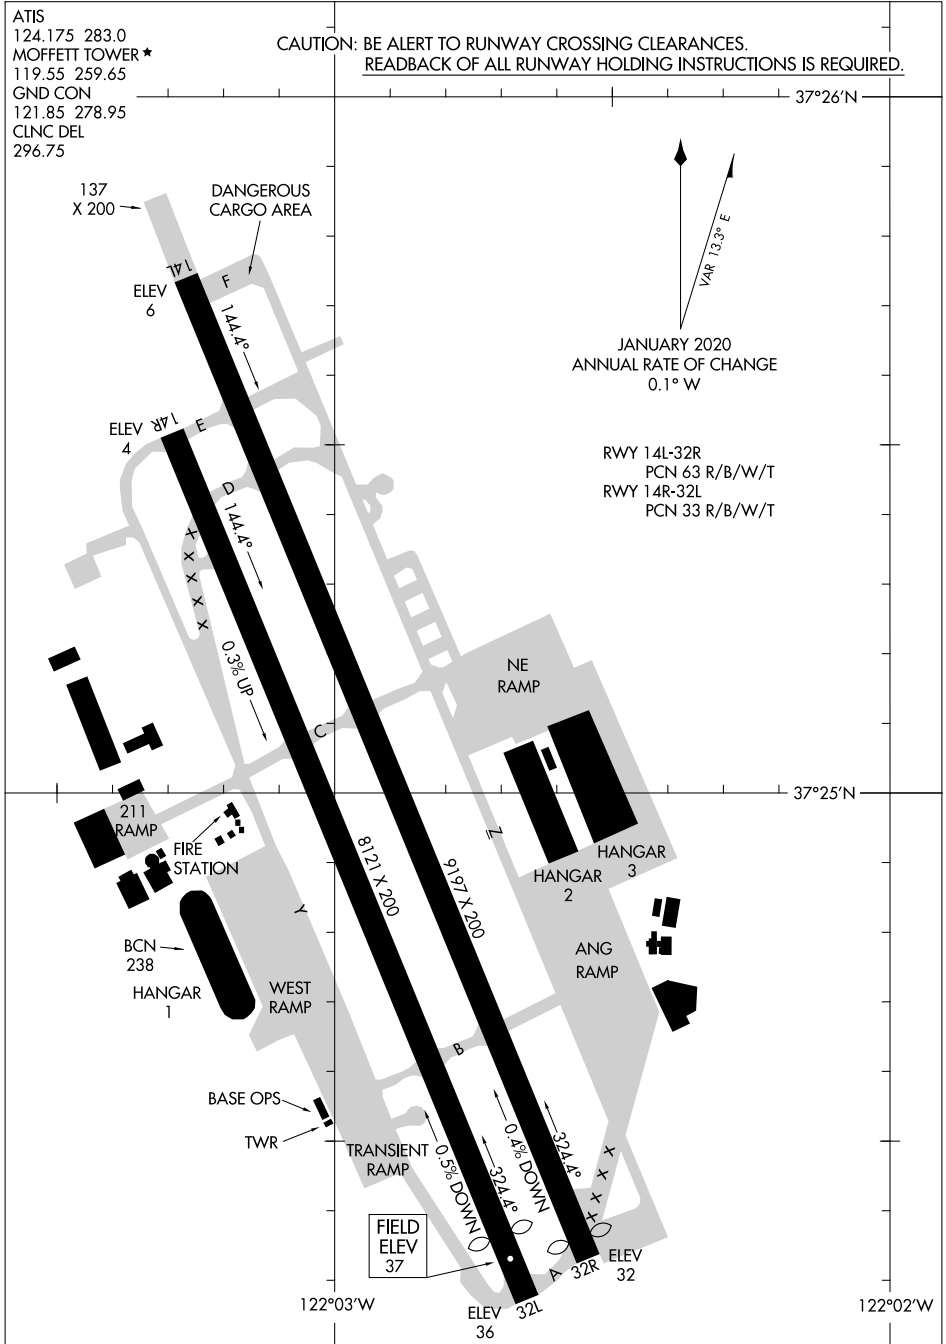

22307

AIRPORT DIAGRAM

MOFFETT FEDERAL AIRFIELD (NTUQ)
MOUNTAIN VIEW, CALIFORNIA

AL-410 (FAA)

ATIS
124.175 283.0
MOFFETT TOWER ★
119.55 259.65
GND CON
121.85 278.95
CINC DEL
296.75

CAUTION: BE ALERT TO RUNWAY CROSSING CLEARANCES.
READBACK OF ALL RUNWAY HOLDING INSTRUCTIONS IS REQUIRED.

SW-2, 22 FEB 2024 to 21 MAR 2024

SW-2, 22 FEB 2024 to 21 MAR 2024

AIRPORT DIAGRAM

22307

MOUNTAIN VIEW, CALIFORNIA
MOFFETT FEDERAL AIRFIELD (NTUQ)