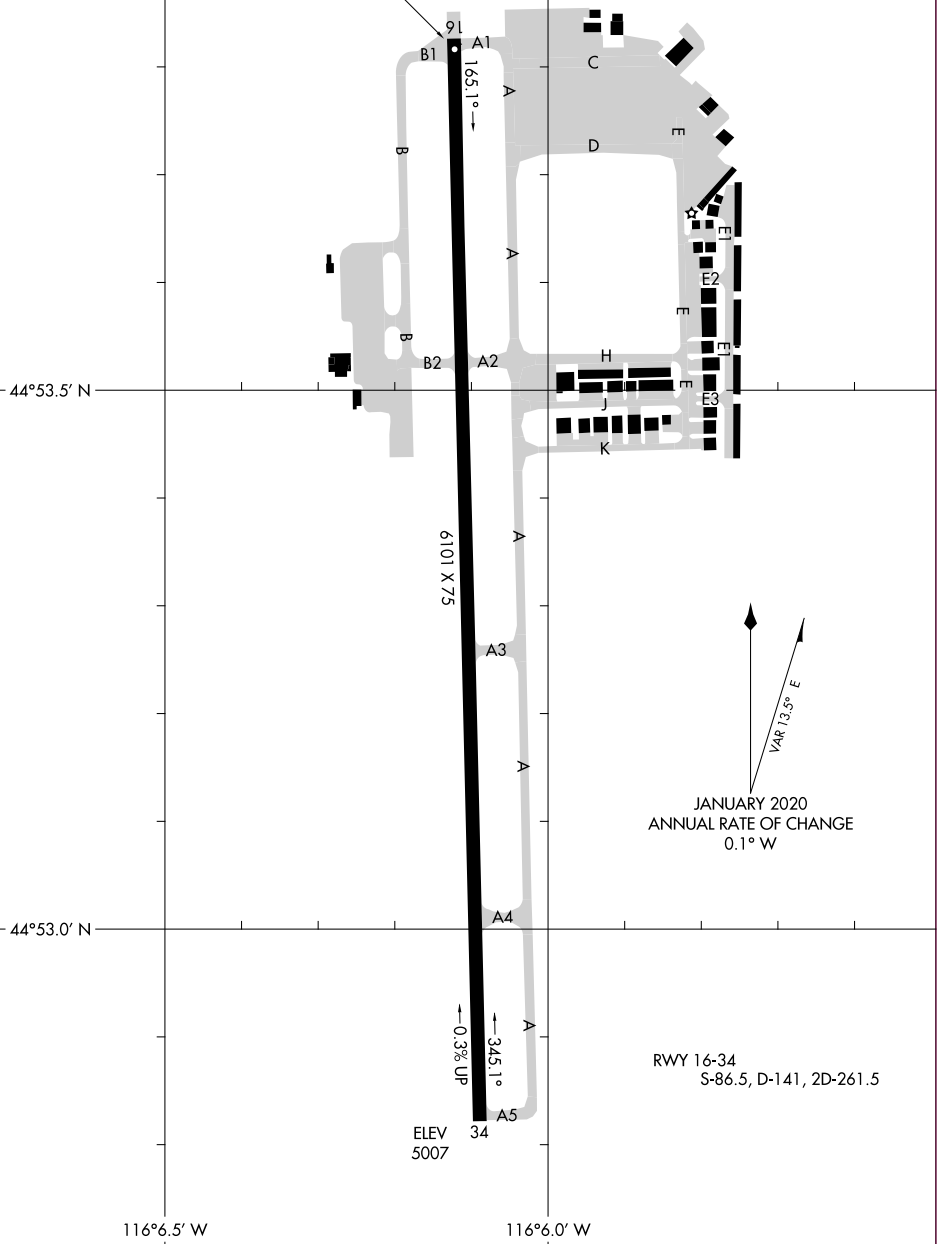

23054  
**AIRPORT DIAGRAM**

AL-6936 (FAA)

MC CALL MUNI (MYL)  
MC CALL, IDAHO

ASOS  
119.925  
CTAF/UNICOM  
122.8

FIELD  
ELEV  
5024

NW-1, 22 FEB 2024 to 21 MAR 2024

NW-1, 22 FEB 2024 to 21 MAR 2024

23054  
**AIRPORT DIAGRAM**

MC CALL, IDAHO  
MC CALL MUNI (MYL)