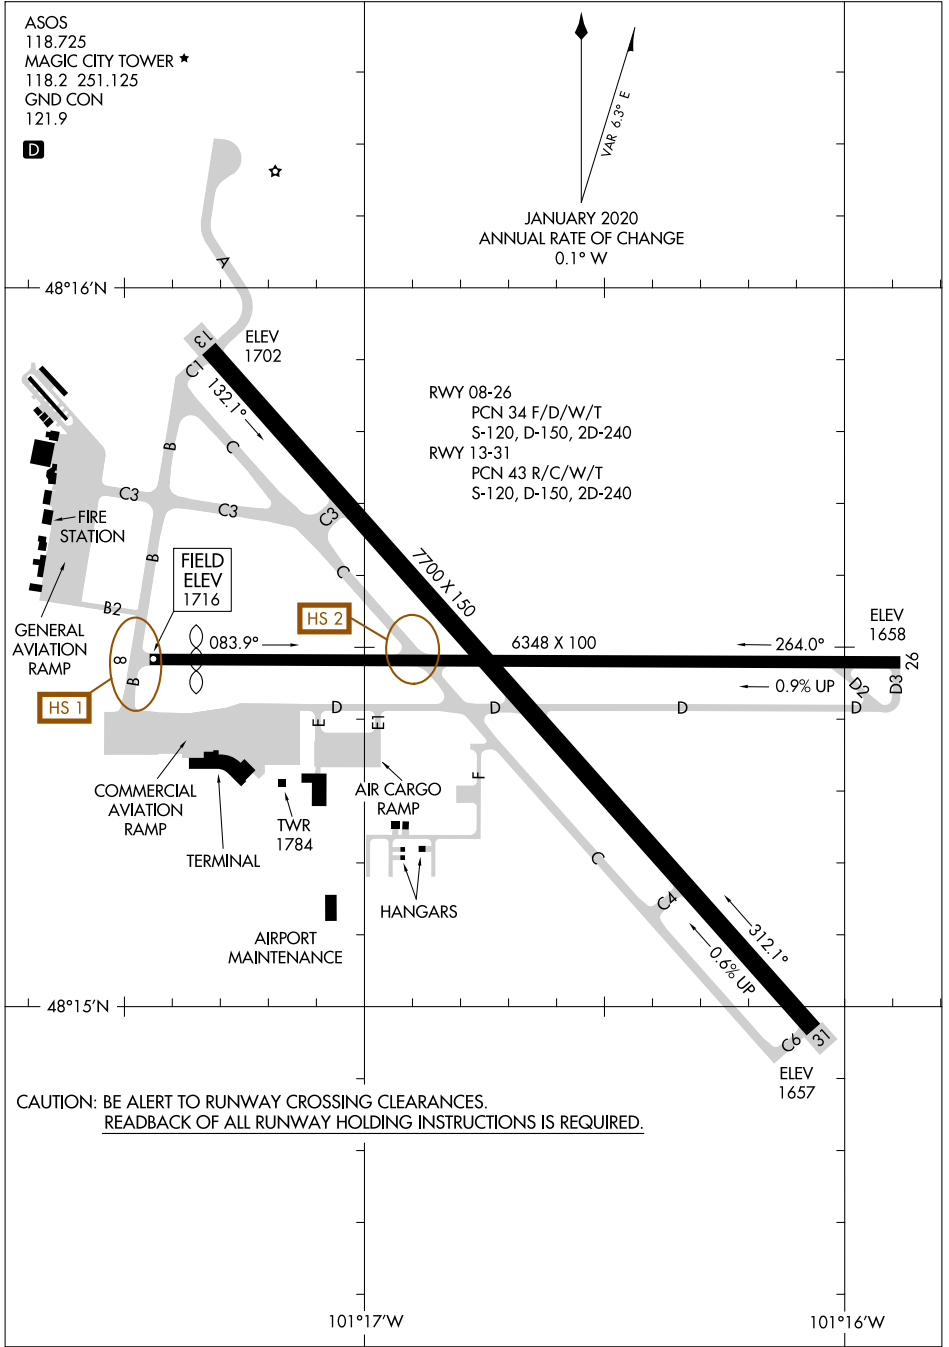

# AIRPORT DIAGRAM

AL-635 (FAA)

MINOT INTL (MOT)  
MINOT, NORTH DAKOTA

ASOS  
118.725  
MAGIC CITY TOWER ★  
118.2 251.125  
GND CON  
121.9

D

VAR 6.3° E  
JANUARY 2020  
ANNUAL RATE OF CHANGE  
0.1° W

NC-1, 22 FEB 2024 to 21 MAR 2024

NC-1, 22 FEB 2024 to 21 MAR 2024

CAUTION: BE ALERT TO RUNWAY CROSSING CLEARANCES.  
READEBACK OF ALL RUNWAY HOLDING INSTRUCTIONS IS REQUIRED.

# AIRPORT DIAGRAM

21168

MINOT, NORTH DAKOTA  
MINOT INTL (MOT)