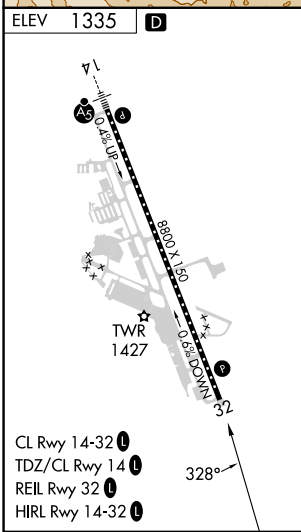

APP CRS	Rwy Idg	N/A
328°	TDZE	N/A
	Apt Elev	1335

RNAV (GPS)-D

ROGUE VALLEY INTL-MEDFORD (MFR)

RNP APCH.		MISSED APPROACH: Climb to 7800 direct OED VORTAC and hold, continue climb-in-hold to 7800.	
<p>Circling NA for Cats C and D northeast of Rwy 14-32. -3°C</p>			

ATIS	CASCADE APP CON *	MEDFORD TOWER *	GND CON	UNICOM
127.25	124.3 379.9	119.4 (CTAF) 257.8	121.8	122.95

CATEGORY	A	B	C	D
CIRCLING	3600-1¼ 2265 (2300-1¼)	3600-1½ 2265 (2300-1½)	3600-3	2265 (2300-3)

NW-1, 22 FEB 2024 to 21 MAR 2024