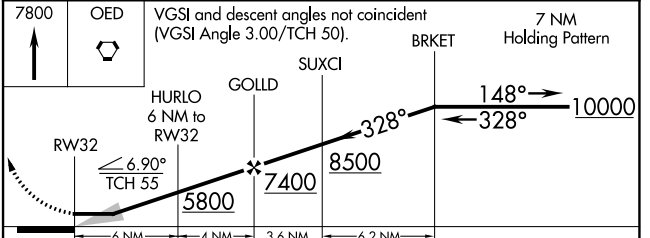

APP CRS	Rwy Idg	N/A
328°	TDZE	N/A
	Apt Elev	1335

RNAV (GPS)-D

ROGUE VALLEY INTL-MEDFORD (MFR)

RNP APCH.		MISSED APPROACH: Climb to 7800 direct OED VORTAC and hold, continue climb-in-hold to 7800.	
<p>Circling NA for Cats C and D northeast of Rwy 14-32. -3°C</p>			

ATIS	CASCADE APP CON *	MEDFORD TOWER *	GND CON	UNICOM
127.25	124.3 379.9	119.4 (CTAF) 257.8	121.8	122.95

CATEGORY	A	B	C	D
CIRCLING	3600-1¼ 2265 (2300-1¼)	3600-1½ 2265 (2300-1½)	3600-3	2265 (2300-3)

NW-1, 22 FEB 2024 to 21 MAR 2024