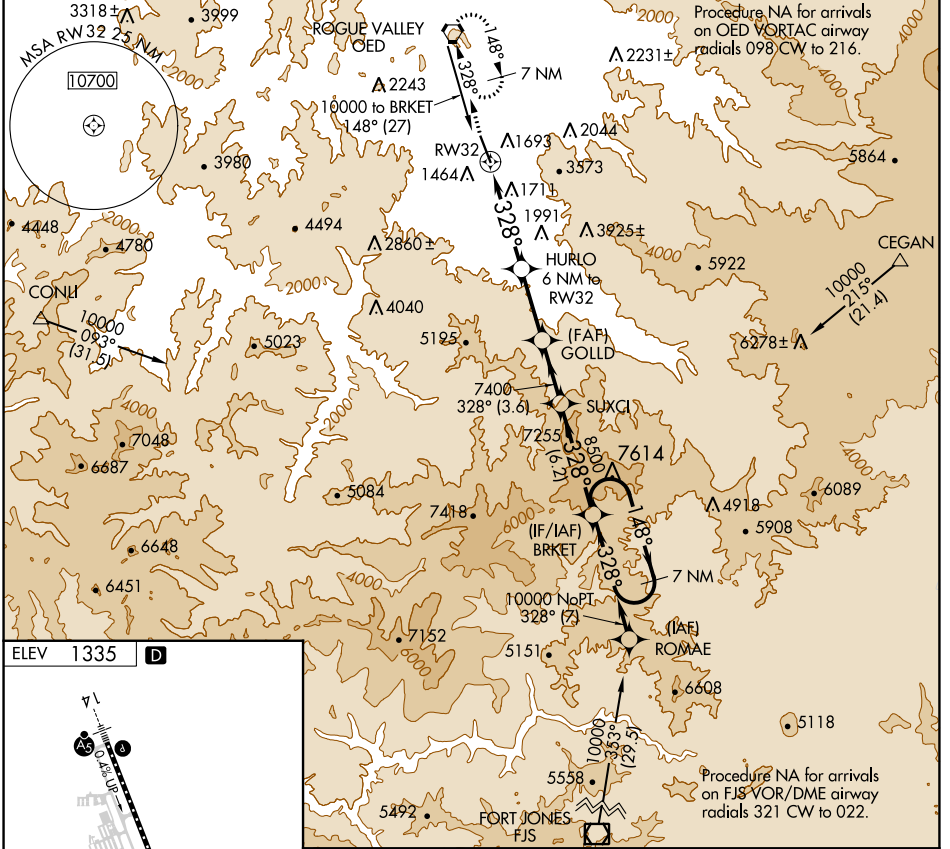

APP CRS	Rwy Idg	N/A
328°	TDZE	N/A
	Apt Elev	1335

RNAV (GPS)-D

ROGUE VALLEY INTL-MEDFORD (MFR)

RNP APCH.		MISSED APPROACH: Climb to 7800 direct OED VORTAC and hold, continue climb-in-hold to 7800.	
<p>Circling NA for Cats C and D northeast of Rwy 14-32. -3°C</p>			

ATIS	CASCADE APP CON *	MEDFORD TOWER *	GND CON	UNICOM
127.25	124.3 379.9	119.4 (CTAF) 257.8	121.8	122.95

CATEGORY	A	B	C	D
CIRCLING	3600-1¼ 2265 (2300-1¼)	3600-1½ 2265 (2300-1½)	3600-3	2265 (2300-3)

NW-1, 22 FEB 2024 to 21 MAR 2024

NW-1, 22 FEB 2024 to 21 MAR 2024