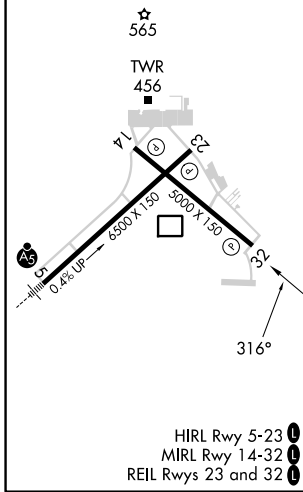

WAAS CH 63228 W32A	APP CRS 316°	Rwy Idg TDZE Apt Elev	5000 351 354
--	------------------------	-----------------------------	---

RNAV (GPS) RWY 32

MIDDLE GEORGIA RGNL (MCN)

RNP APCH-GPS.

⚠ Rwy 32 helicopter visibility reduction below 1 SM NA. MISSED APPROACH: Climb to 2800 direct IKBAJ and hold.

ATIS 120.775	ATLANTA APP CON ★ 124.2 279.6	MACON TOWER ★ 128.2 (CTAF) 257.8	GND CON 121.65	UNICOM 122.95
------------------------	---	--	--------------------------	-------------------------

SE-4, 22 FEB 2024 to 21 MAR 2024

SE-4, 22 FEB 2024 to 21 MAR 2024

ELEV 354	D	TDZE 351
----------	----------	----------

1568 **△**

CATEGORY	A	B	C	D
LP MDA	680-1		329 (400-1)	
LNAV MDA	720-1		369 (400-1)	
C CIRCLING	900-1	546 (600-1)	920-1½ 566 (600-1½)	1120-2½ 766 (800-2½)