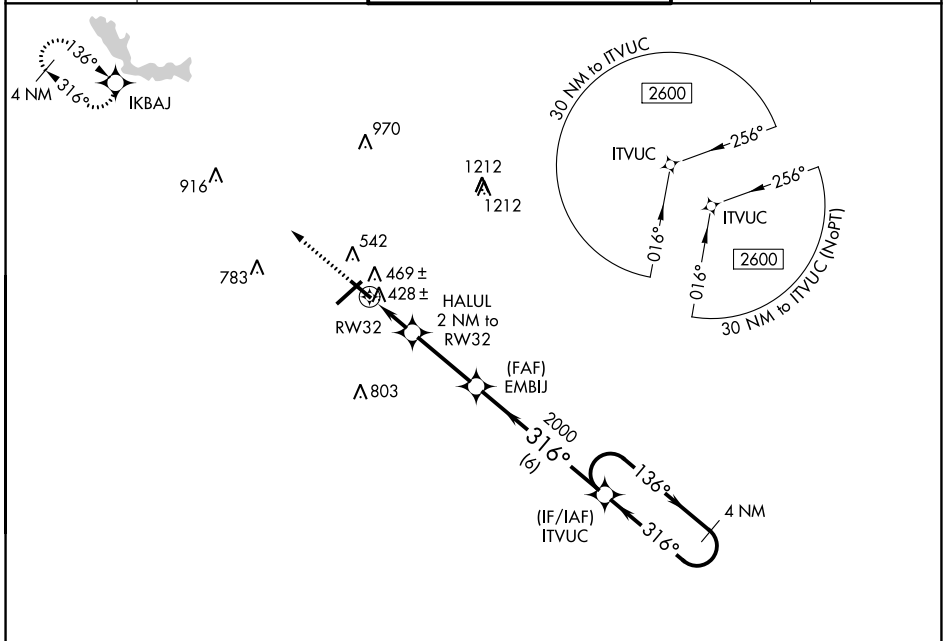

WAAS CH 63228 W32A	APP CRS 316°	Rwy Idg TDZE Apt Elev	5000 351 354
--	------------------------	-----------------------------	---

RNAV (GPS) RWY 32

MIDDLE GEORGIA RGNL (MCN)

RNP APCH-GPS.

⚠ Rwy 32 helicopter visibility reduction below 1 SM NA. MISSED APPROACH: Climb to 2800 direct IKBAJ and hold.

ATIS 120.775	ATLANTA APP CON ★ 124.2 279.6	MACON TOWER ★ 128.2 (CTAF) 257.8	GND CON 121.65	UNICOM 122.95
------------------------	---	--	--------------------------	-------------------------

SE-4, 22 FEB 2024 to 21 MAR 2024

SE-4, 22 FEB 2024 to 21 MAR 2024

ELEV 354	D	TDZE 351
----------	----------	----------

1568 **△**

CATEGORY	A	B	C	D
LP MDA	680-1		329 (400-1)	
LNAV MDA	720-1		369 (400-1)	
C CIRCLING	900-1	546 (600-1)	920-1½ 566 (600-1½)	1120-2½ 766 (800-2½)