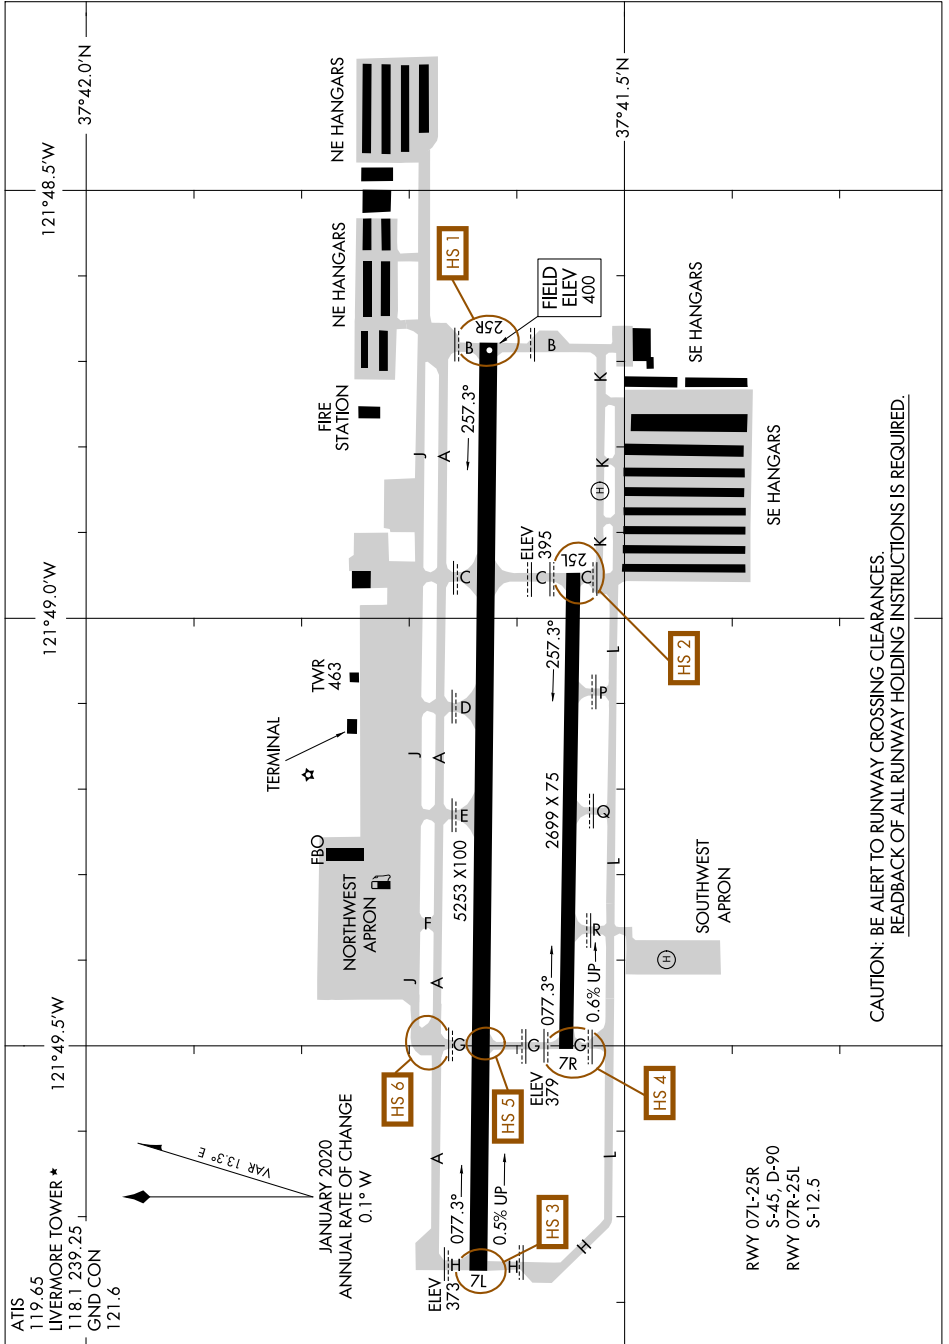

AIRPORT DIAGRAM

AL-6075 (FAA)

LIVERMORE MUNI (LVK)
LIVERMORE, CALIFORNIA

SW-2, 22 FEB 2024 to 21 MAR 2024

CAUTION: BE ALERT TO RUNWAY CROSSING CLEARANCES.
READBACK OF ALL RUNWAY HOLDING INSTRUCTIONS IS REQUIRED.

SW-2, 22 FEB 2024 to 21 MAR 2024

AIRPORT DIAGRAM

LIVERMORE, CALIFORNIA
LIVERMORE MUNI (LVK)