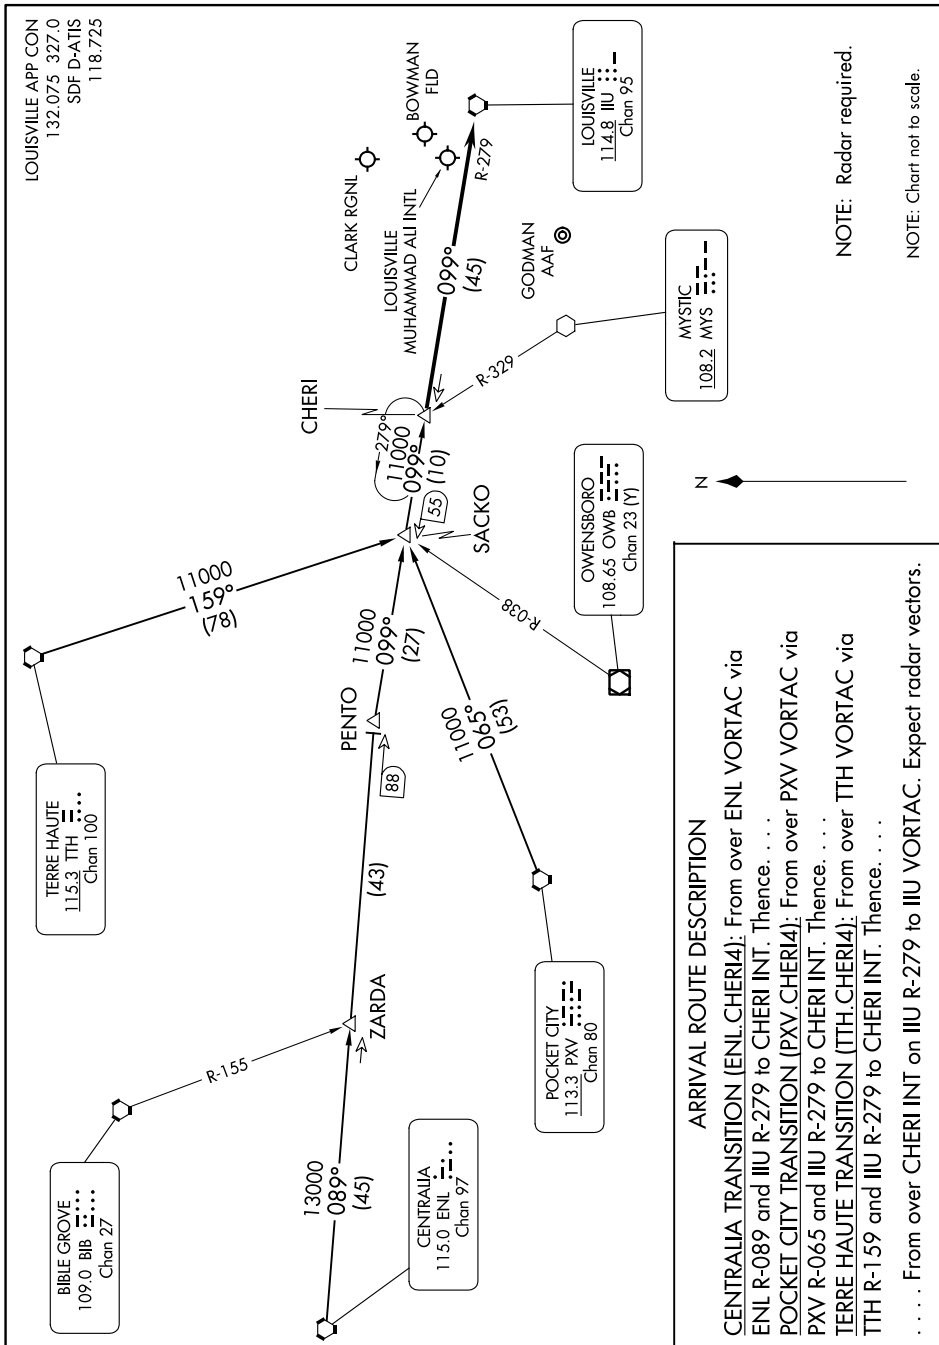

# CHERI FOUR ARRIVAL

LOUISVILLE, KENTUCKY

SE-1, 22 FEB 2024 to 21 MAR 2024

NOTE: Radar required.

NOTE: Chart not to scale.

# CHERI FOUR ARRIVAL

LOUISVILLE, KENTUCKY

SE-1, 22 FEB 2024 to 21 MAR 2024