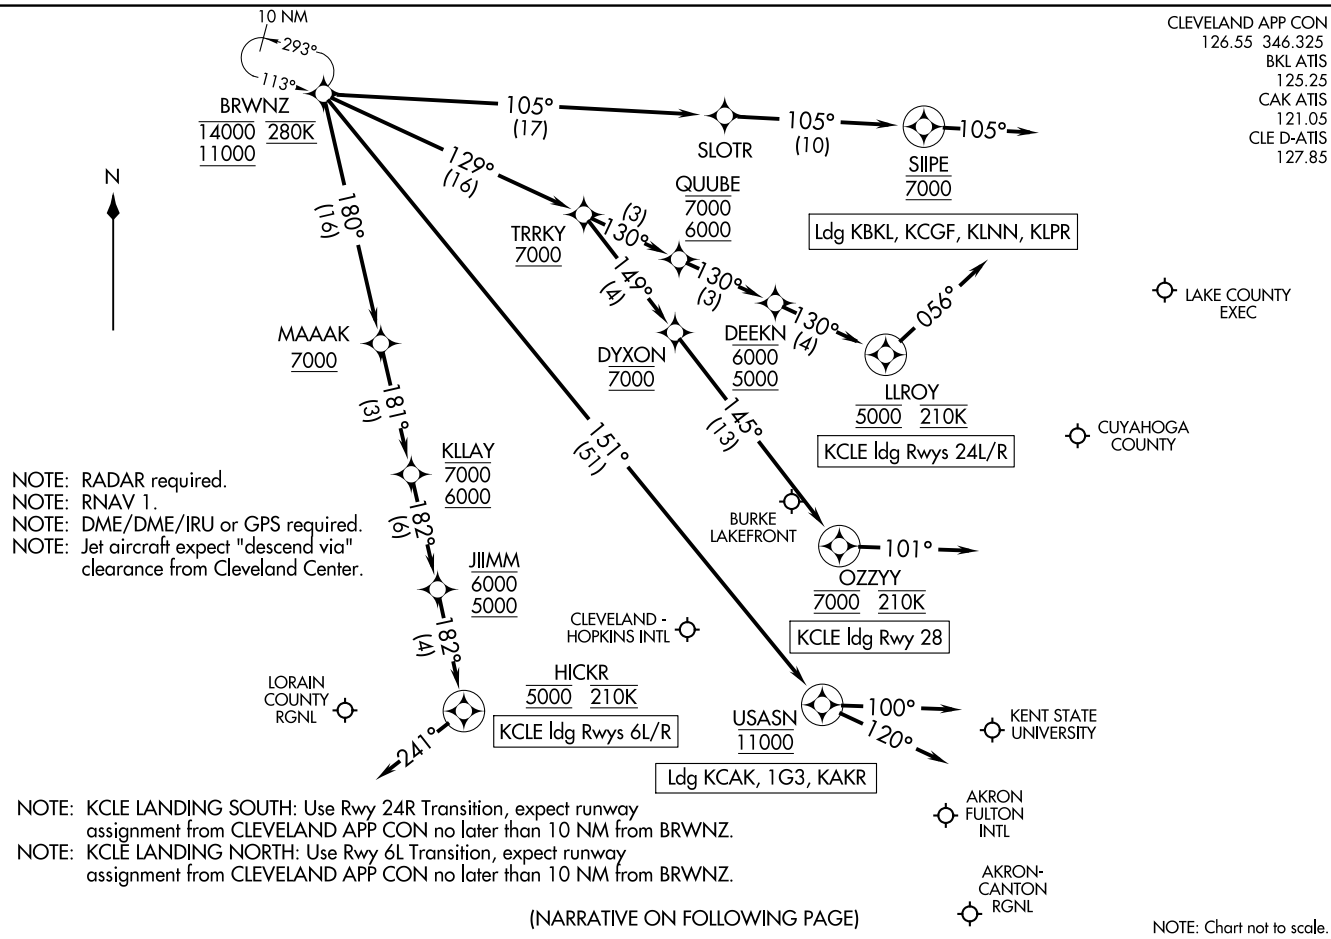

**BRWNZ FOUR ARRIVAL (RNAV) Arrival Routes**  
(BRWNZ, BRWNZ4) 22APR21

**BRWNZ FOUR ARRIVAL (RNAV) Arrival Routes**  
(BRWNZ, BRWNZ4) 23110

AL-84 (FAA)

NOTE: RADAR required.  
 NOTE: RNAV 1.  
 NOTE: DME/DME/IRU or GPS required.  
 NOTE: Jet aircraft expect "descend via" clearance from Cleveland Center.

NOTE: KCLE LANDING SOUTH: Use Rwy 24R Transition, expect runway assignment from CLEVELAND APP CON no later than 10 NM from BRWNZ.  
 NOTE: KCLE LANDING NORTH: Use Rwy 6L Transition, expect runway assignment from CLEVELAND APP CON no later than 10 NM from BRWNZ.

(NARRATIVE ON FOLLOWING PAGE)

NOTE: Chart not to scale.

CLEVELAND, OHIO

CLEVELAND, OHIO