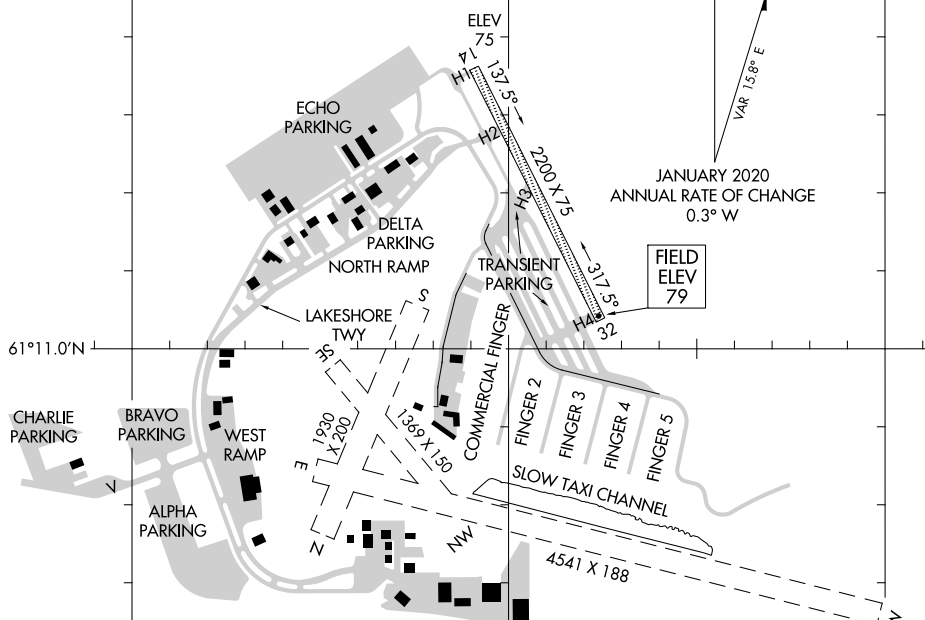

21168

AIRPORT DIAGRAM

AL-10443 (FAA)

LAKE HOOD (LHD) (PALH)
ANCHORAGE, ALASKA

ATIS
125.6
LAKE HOOD TOWER
126.8
CLNC DEL
119.4

61°11.5'N

61°11.0'N

61°10.5'N

149°59.0'W

149°58.0'W

149°57.0'W

CAUTION: BE ALERT TO RUNWAY CROSSING CLEARANCES.
READBACK OF ALL RUNWAY HOLDING INSTRUCTIONS IS REQUIRED.

AIRPORT DIAGRAM

21168

ANCHORAGE, ALASKA
LAKE HOOD (LHD) (PALH)

AK, 25 JAN 2024 to 21 MAR 2024

AK, 25 JAN 2024 to 21 MAR 2024