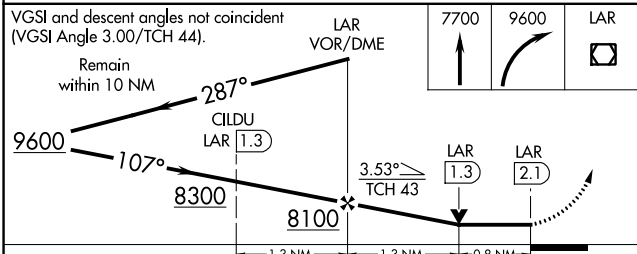

VOR/DME LAR 117.6 Chan 123	APP CRS 107°	Rwy Idg TDZE Apt Elev	6301 7275 7284
---	------------------------	-----------------------------	---

VOR/DME RWY 12

LARAMIE RGNL (L.A.R.)

ASOS 135.475		DENVER CENTER 125.9 284.7	UNICOM 123.05 (CTAF) 0
------------------------	--	-------------------------------------	---

MISSED APPROACH: Climb to 7700 then climbing right turn to 9600 direct LAR VOR/DME and hold, continue climb-in-hold to 9600.

NW-1, 22 FEB 2024 to 21 MAR 2024

NW-1, 22 FEB 2024 to 21 MAR 2024

CATEGORY	A	B	C	D
S-12	7580-1 305 (300-1)			
CIRCLING	7660-1 376 (400-1)	7760-1 476 (500-1)	7880-1½ 596 (600-1½)	7920-2 636 (700-2)