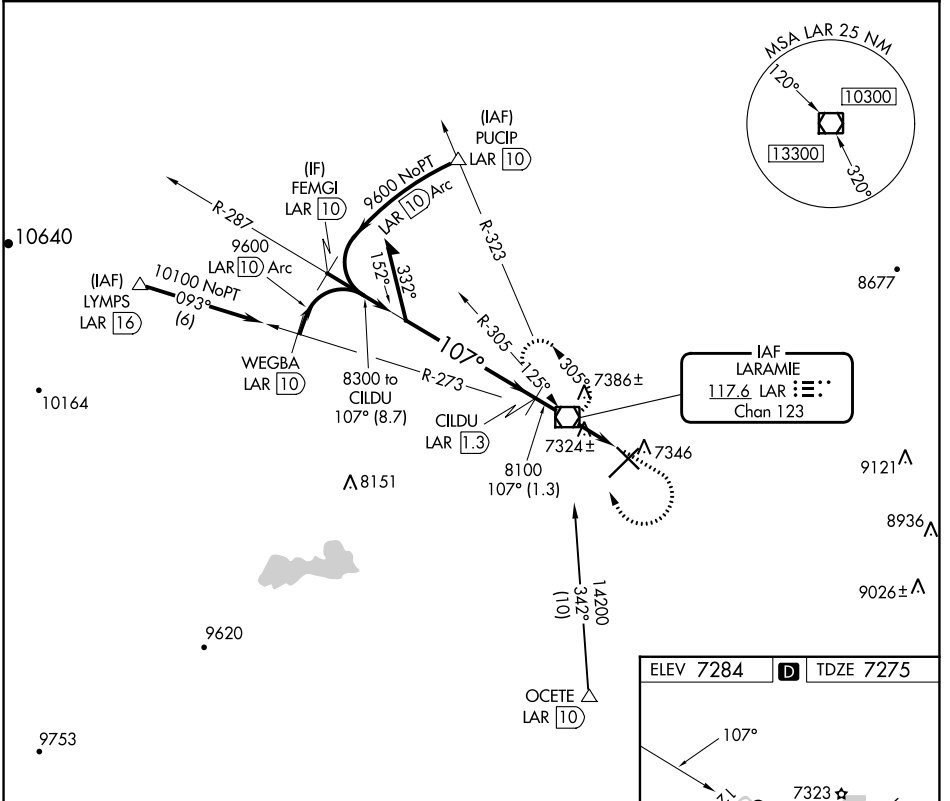

VOR/DME LAR 117.6 Chan 123	APP CRS 107°	Rwy Idg TDZE Apt Elev	6301 7275 7284
---	------------------------	-----------------------------	---

VOR/DME RWY 12

LARAMIE RGNL (L.A.R.)

ASOS 135.475		DENVER CENTER 125.9 284.7	UNICOM 123.05 (CTAF) 0
------------------------	--	-------------------------------------	---

MISSED APPROACH: Climb to 7700 then climbing right turn to 9600 direct LAR VOR/DME and hold, continue climb-in-hold to 9600.

NW-1, 22 FEB 2024 to 21 MAR 2024

NW-1, 22 FEB 2024 to 21 MAR 2024

CATEGORY	A	B	C	D
S-12	7580-1 305 (300-1)			
CIRCLING	7660-1 376 (400-1)	7760-1 476 (500-1)	7880-1½ 596 (600-1½)	7920-2 636 (700-2)

REIL Rwy's 3, 12 and 21 **0**
MIRL Rwy's 3-21 and 12-30 **0**