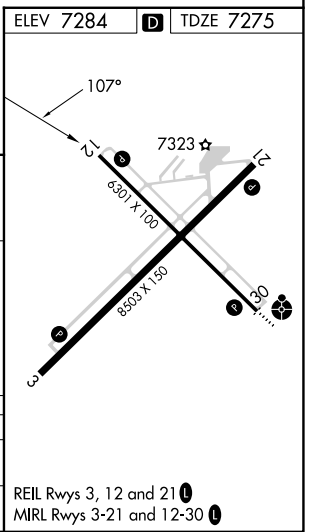

VOR/DME LAR 117.6 Chan 123	APP CRS 107°	Rwy Idg TDZE Apt Elev	6301 7275 7284
---	------------------------	-----------------------------	---

VOR/DME RWY 12

LARAMIE RGNL (L.A.R.)

ASOS 135.475		DENVER CENTER 125.9 284.7	UNICOM 123.05 (CTAF) 0
------------------------	--	-------------------------------------	---

MISSED APPROACH: Climb to 7700 then climbing right turn to 9600 direct LAR VOR/DME and hold, continue climb-in-hold to 9600.

NW-1, 22 FEB 2024 to 21 MAR 2024

NW-1, 22 FEB 2024 to 21 MAR 2024

CATEGORY	A	B	C	D
S-12	7580-1 305 (300-1)			
CIRCLING	7660-1 376 (400-1)	7760-1 476 (500-1)	7880-1½ 596 (600-1½)	7920-2 636 (700-2)