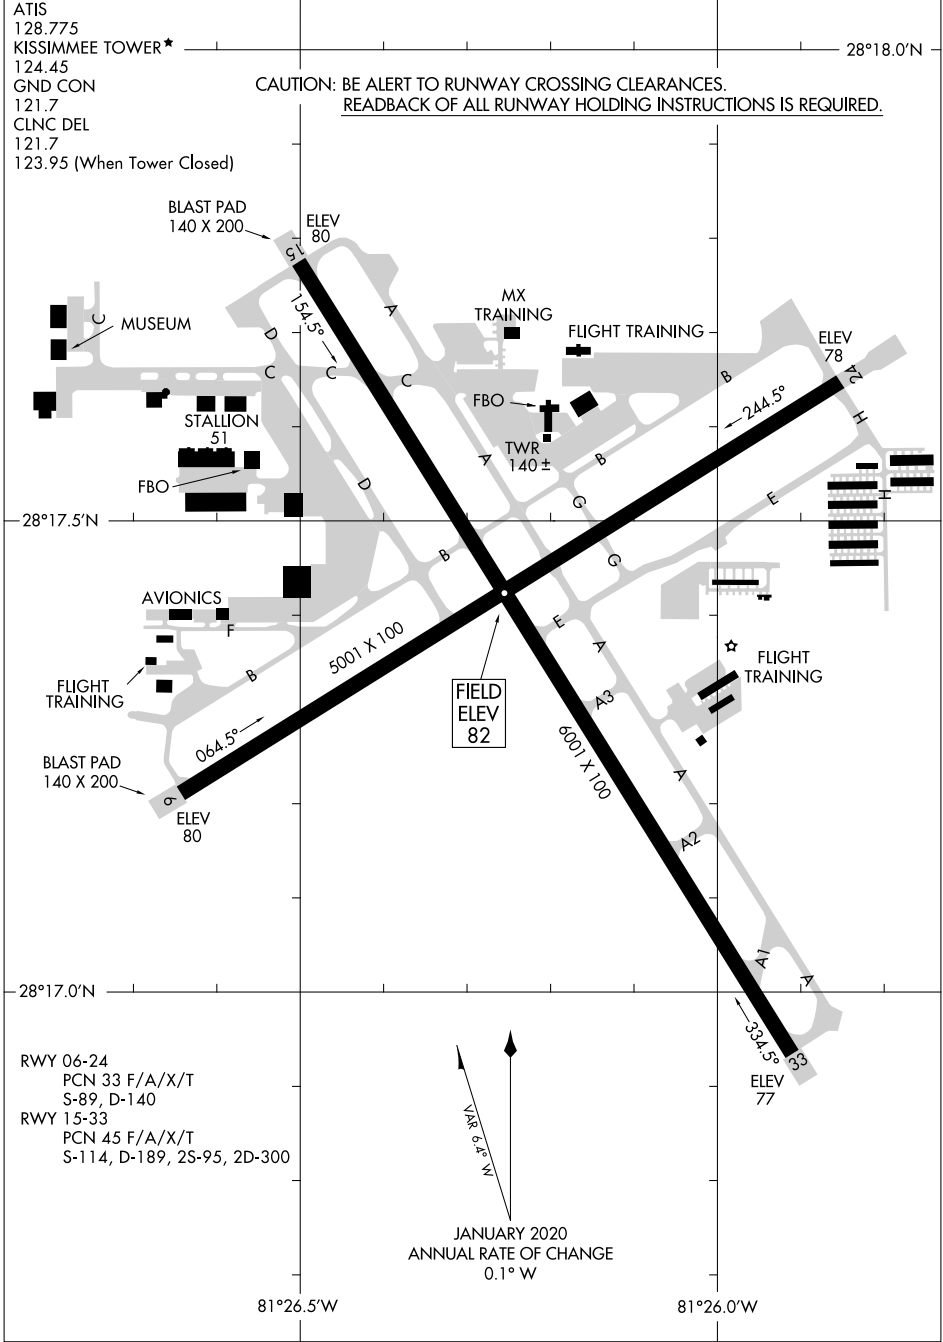

23334

AIRPORT DIAGRAM

AL-5793 (FAA)

KISSIMMEE GATEWAY (ISM)
ORLANDO, FLORIDA

ATIS
 128.775
 KISSIMMEE TOWER*
 124.45
 GND CON
 121.7
 CLNC DEL
 121.7
 123.95 (When Tower Closed)

CAUTION: BE ALERT TO RUNWAY CROSSING CLEARANCES.
READBACK OF ALL RUNWAY HOLDING INSTRUCTIONS IS REQUIRED.

SE-3, 30 NOV 2023 to 28 DEC 2023

SE-3, 30 NOV 2023 to 28 DEC 2023

AIRPORT DIAGRAM

23334

ORLANDO, FLORIDA
KISSIMMEE GATEWAY (ISM)