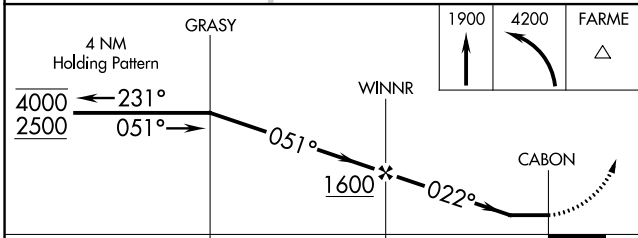

APP CRS 022°	Rwy Idg TDZE Apt Elev	N/A N/A 181

RNAV (GPS)-A

BOB BAKER MEML (IAN) (PAIK)

RNP APCH.	MISSED APPROACH: Climb to 1900 then climbing left turn to 4200 direct FARME and hold.
NA -29°C	Circling to Rwy 7 NA at night. Circling NA north of Rwy 7-25.

AWOS-3P 119,025	ANCHORAGE CENTER 119.2 263.0	CTAF 122.7

CATEGORY	A	B	C	D
CIRCLING	800-1 619 (700-1)	820-1 639 (700-1)	1220-3	1039 (1100-3)

MIRL Rwy 7-25

REIL Rwy 25

AK, 25 JAN 2024 to 21 MAR 2024

AK, 25 JAN 2024 to 21 MAR 2024