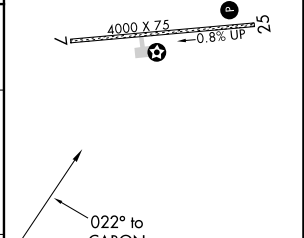

# RNAV (GPS)-A

BOB BAKER MEML (IAN) (PAIK)

RNP APCH.	MISSED APPROACH: Climb to 1900 then climbing left turn to 4200 direct FARME and hold.
NA -29°C	Circling to Rwy 7 NA at night. Circling NA north of Rwy 7-25.

AWOS-3P <b>119,025</b>	ANCHORAGE CENTER <b>119.2 263.0</b>	CTAF <b>122.7</b>
---------------------------	--	----------------------

CATEGORY	A	B	C	D
CIRCLING	800-1 619 (700-1)	820-1 639 (700-1)	1220-3	1039 (1100-3)