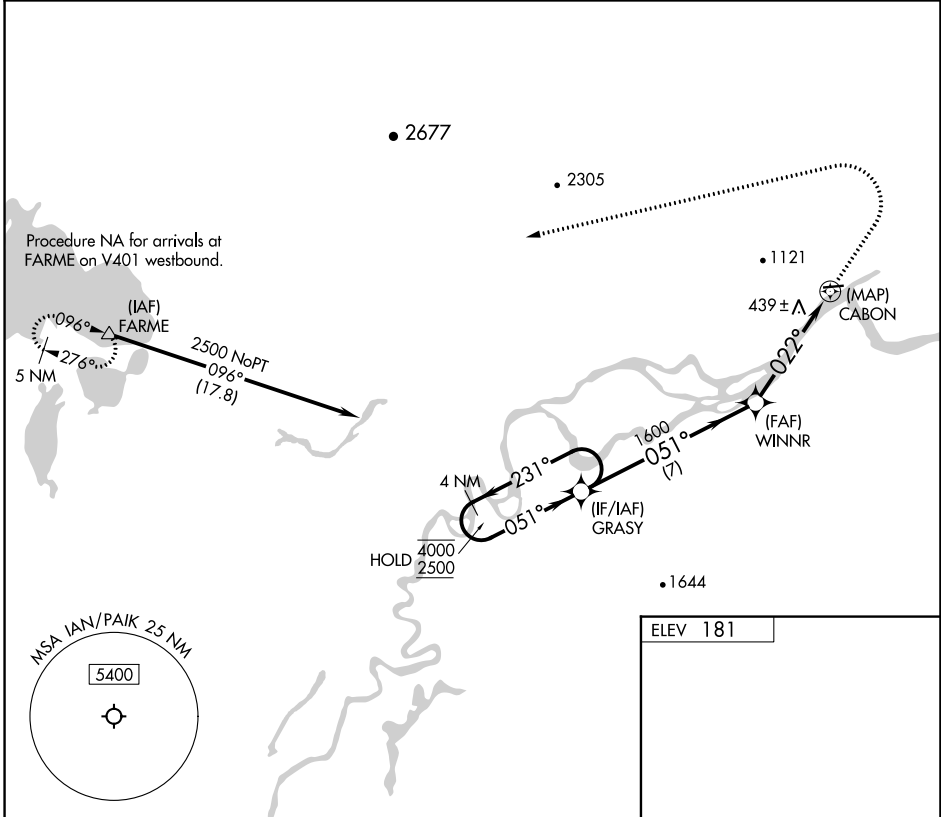

APP CRS <b>022°</b>	Rwy Idg TDZE Apt Elev	<b>N/A</b> <b>N/A</b> <b>181</b>
------------------------	-----------------------------	--

# RNAV (GPS)-A

BOB BAKER MEML (IAN) (PAIK)

RNP APCH.	MISSED APPROACH: Climb to 1900 then climbing left turn to 4200 direct FARME and hold.
NA -29°C	Circling to Rwy 7 NA at night. Circling NA north of Rwy 7-25.

AWOS-3P <b>119,025</b>	ANCHORAGE CENTER <b>119.2 263.0</b>	CTAF <b>122.7</b>
---------------------------	--	----------------------

CATEGORY	A	B	C	D
CIRCLING	800-1 619 (700-1)	820-1 639 (700-1)	1220-3	1039 (1100-3)

MIRL Rwy 7-25

REIL Rwy 25

AK, 25 JAN 2024 to 21 MAR 2024

AK, 25 JAN 2024 to 21 MAR 2024