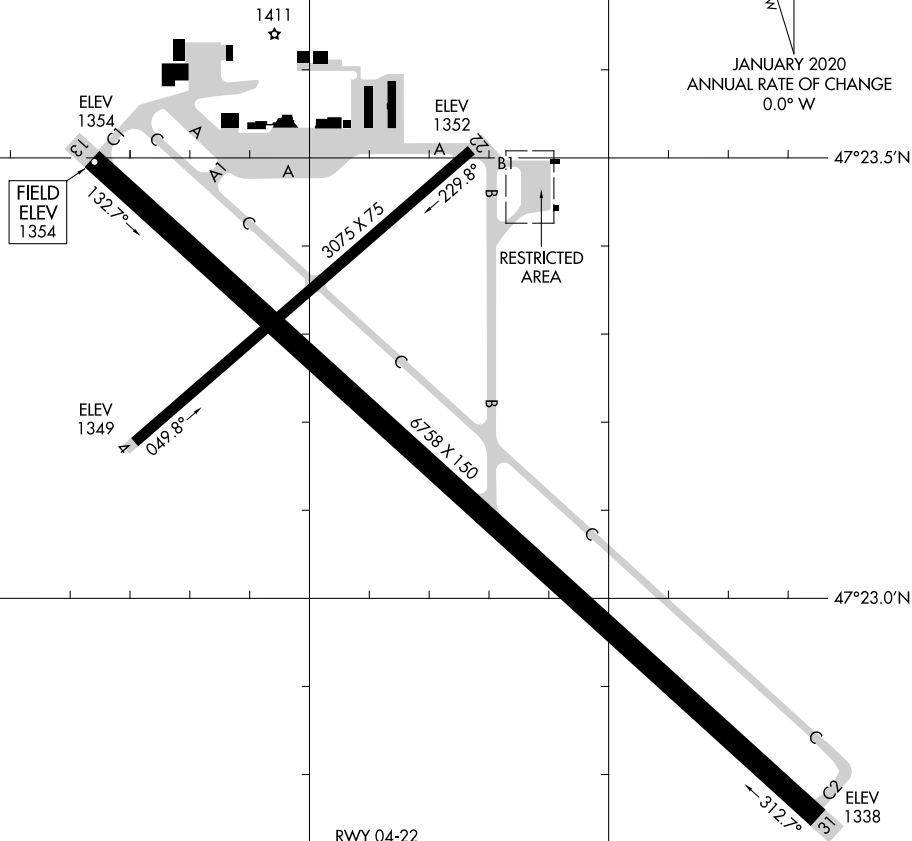

22251

# AIRPORT DIAGRAM

AL-5159 (FAA)

RANGE RGNL (HIB)  
HIBBING, MINNESOTA

ASOS  
126.425  
CTAF/UNICOM  
123.000  
CLNC DEL  
127.4

**D**

FIELD  
ELEV  
1354

RWY 04-22  
PCN 3 F/B/Y/U  
S-35, D-45

RWY 13-31  
PCN 33 F/C/X/T  
S-60, D-100, 2D-160

NC-1, 22 FEB 2024 to 21 MAR 2024

NC-1, 22 FEB 2024 to 21 MAR 2024

92°50.5'W                      92°50.0'W