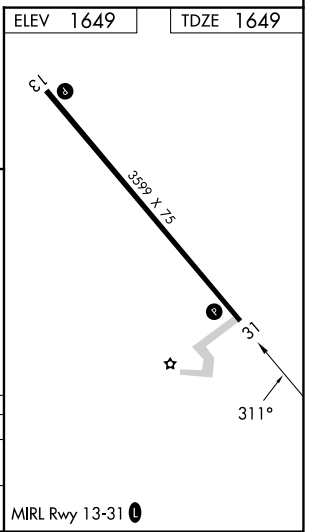

NC-1, 22 FEB 2024 to 21 MAR 2024

NC-1, 22 FEB 2024 to 21 MAR 2024