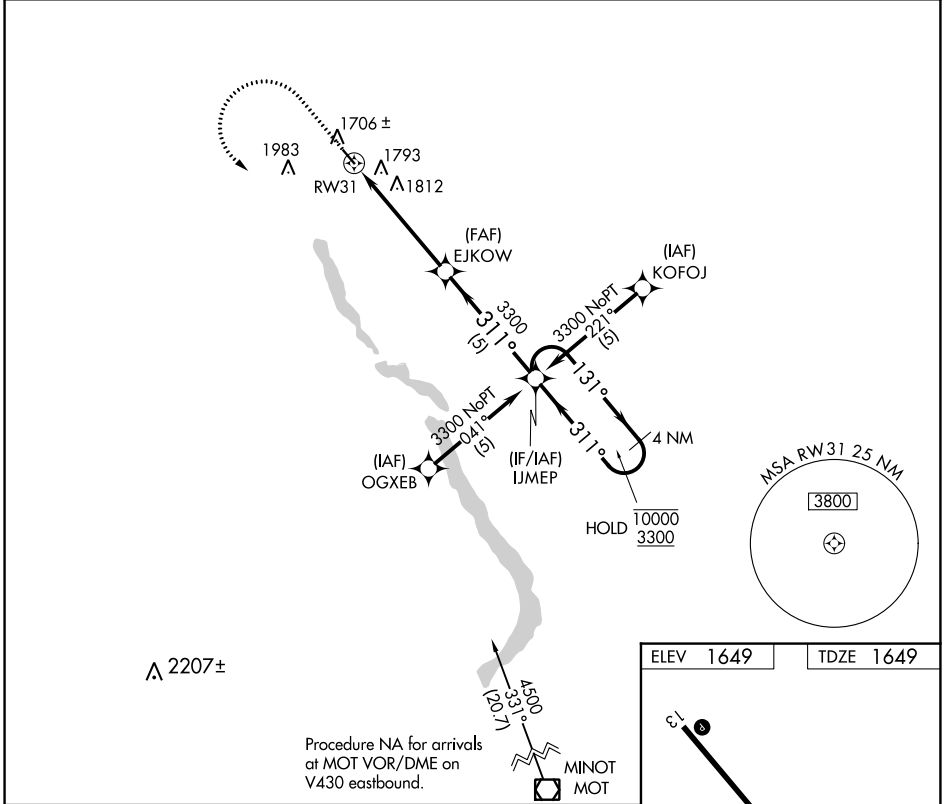

APP CRS	Rwy Idg	<b>3599</b>
<b>311°</b>	TDZE	<b>1649</b>
	Apt Elev	<b>1649</b>

# RNAV (GPS) RWY 31

MOHALL MUNI (HBC)

RNP APCH.	MISSED APPROACH: Climb to 3000 then climbing left turn to 3300 direct IJMEP and hold.
NA Use Minot Int'l altimeter setting.	

MOT ASOS <b>118.725</b>	MINOT APP CON ★ <b>119.6 363.8</b>	UNICOM <b>122.8 (CTAF) 0</b>
----------------------------	---------------------------------------	---------------------------------

CATEGORY	A	B	C	D
RNAV MDA	2180-1	531 (600-1)	2180-1½ 531 (600-1½)	NA
CIRCLING	2240-1	591 (600-1)	2380-2 731 (800-2)	NA

NC-1, 22 FEB 2024 to 21 MAR 2024

NC-1, 22 FEB 2024 to 21 MAR 2024