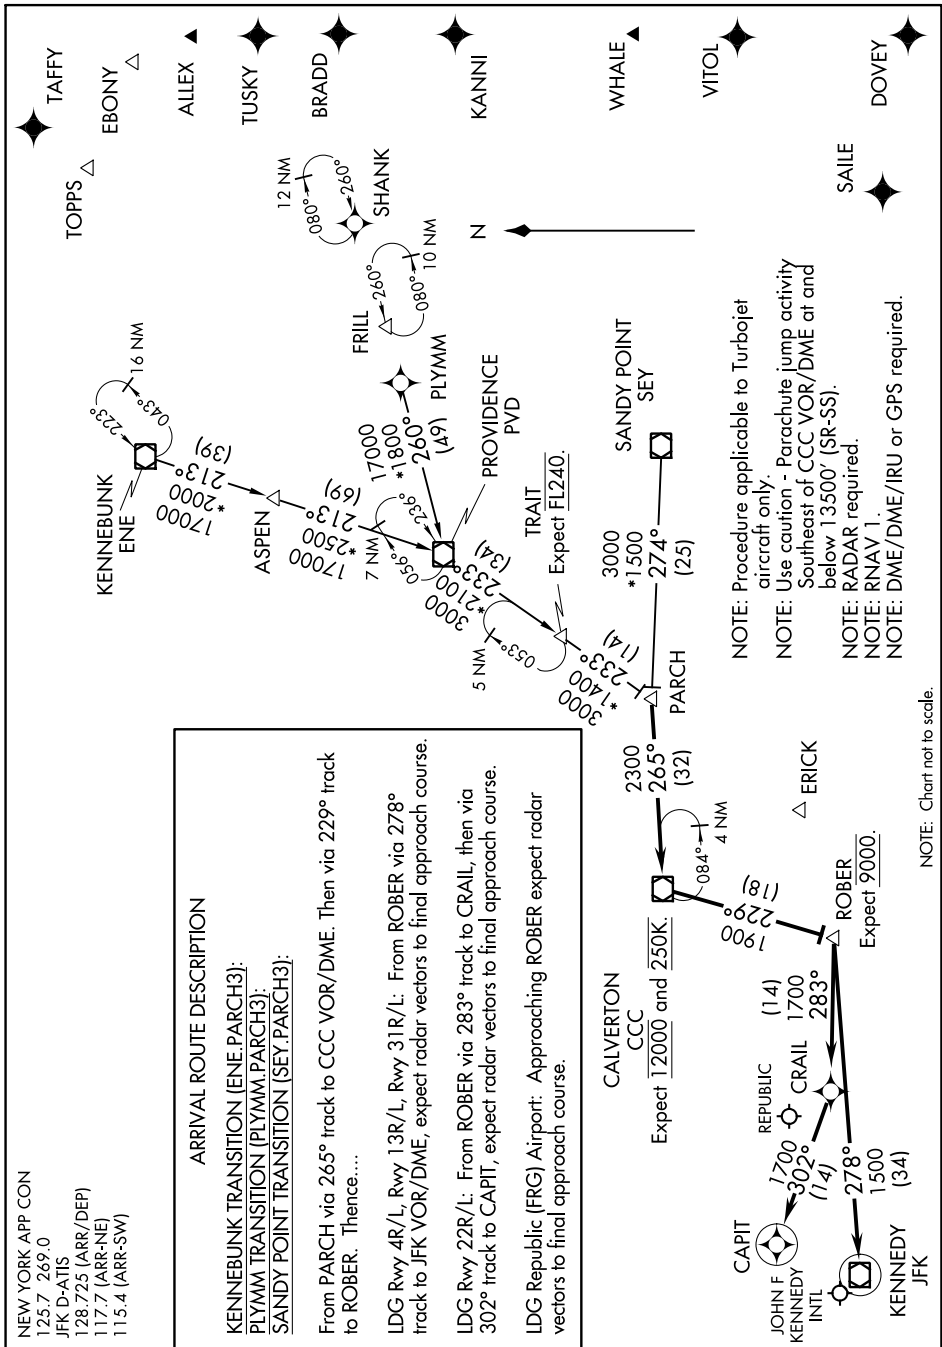

PARCH THREE ARRIVAL (RNAV)

NEW YORK, NEW YORK

NE-2, 22 FEB 2024 to 21 MAR 2024

NOTE: Procedure applicable to Turbojet aircraft only.

NOTE: Use caution - Parachute jump activity Southeast of CCC VOR/DME at and below 13500' (SR-SS).

NOTE: RADAR required.

NOTE: RNAV 1.

NOTE: DME/DME/IRU or GPS required.

PARCH THREE ARRIVAL (RNAV)

NEW YORK, NEW YORK

NE-2, 22 FEB 2024 to 21 MAR 2024