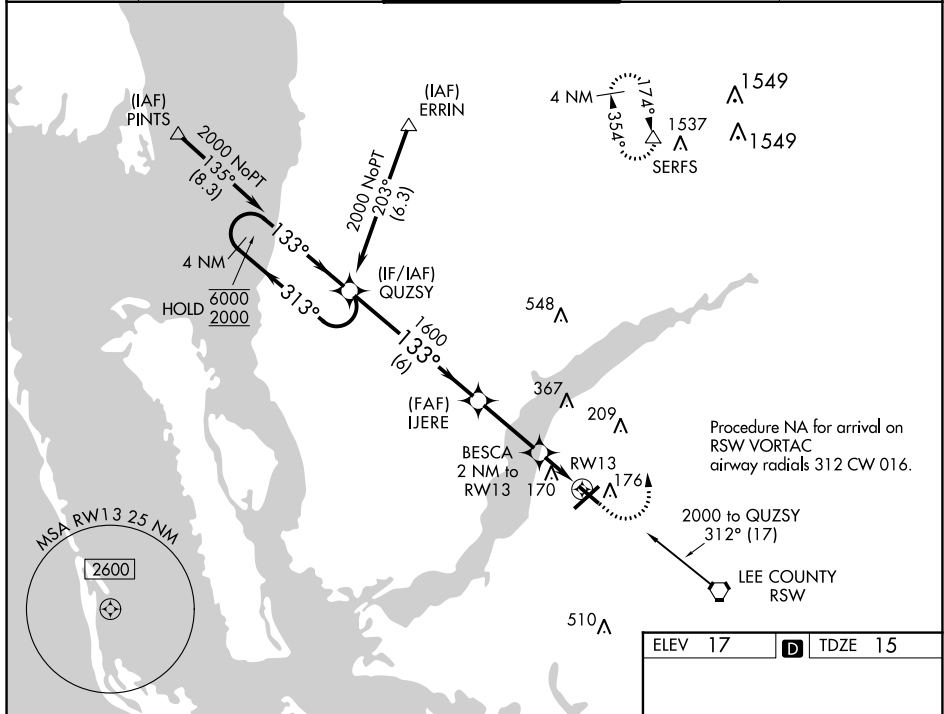

WAAS CH 73024 W13A	APP CRS 133°	Rwy Idg 4297 TDZE 15 Apt Elev 17
--	------------------------	---

RNAV (GPS) RWY 13

PAGE FLD (FMYY)

RNP APCH.		MISSED APPROACH: Climb to 500 then climbing left turn to 2600 direct SERFS and hold.		
ATIS 123.725	FORT MYERS APP CON ★ 125.15 306.2 (Rwys 5, 13) 126.8 306.2 (Rwys 23, 31)	PAGE TOWER ★ 119.0 (CTAF) 306.95	GND CON 121.7	CLNC DEL 121.7

SE-3, 22 FEB 2024 to 21 MAR 2024

SE-3, 22 FEB 2024 to 21 MAR 2024

ELEV 17	TDZE 15
---------	---------

CATEGORY	A	B	C	D
LPV DA	265-1 250 (300-1)			
LNAV/VNAV DA	480-1½ 465 (500-1½)			
LNAV MDA	480-1 465 (500-1)		480-1½ 465 (500-1½)	
CIRCLING	540-1 523 (600-1)		600-1½ 583 (600-1½)	680-2 663 (700-2)

REIL Rwys 5, 13, 23 and 31
MIRL Rwy 5-23 and 13-31