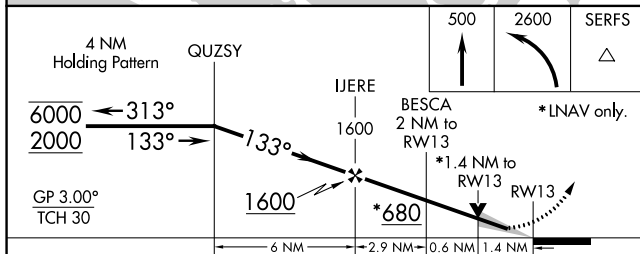

WAAS CH 73024 W13A	APP CRS 133°	Rwy Idg 4297 TDZE 15 Apt Elev 17
--	------------------------	---

RNAV (GPS) RWY 13

PAGE FLD (FMYY)

RNP APCH.		MISSED APPROACH: Climb to 500 then climbing left turn to 2600 direct SERFS and hold.		
ATIS 123.725	FORT MYERS APP CON ★ 125.15 306.2 (Rwys 5, 13) 126.8 306.2 (Rwys 23, 31)	PAGE TOWER ★ 119.0 (CTAF) 306.95	GND CON 121.7	CLNC DEL 121.7

SE-3, 22 FEB 2024 to 21 MAR 2024

SE-3, 22 FEB 2024 to 21 MAR 2024

ELEV 17	TDZE 15
---------	---------

CATEGORY	A	B	C	D
LPV DA	265-1 250 (300-1)			
LNAV/VNAV DA	480-1½ 465 (500-1½)			
LNAV MDA	480-1 465 (500-1)		480-1½ 465 (500-1½)	
CIRCLING	540-1 523 (600-1)		600-1½ 583 (600-1½)	680-2 663 (700-2)