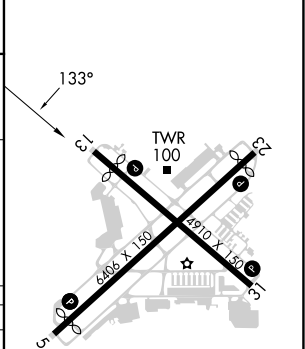

WAAS CH 73024 W13A	APP CRS 133°	Rwy Idg 4297 TDZE 15 Apt Elev 17
--	------------------------	---

RNAV (GPS) RWY 13

PAGE FLD (FMYY)

RNP APCH.		MISSED APPROACH: Climb to 500 then climbing left turn to 2600 direct SERFS and hold.		
ATIS 123.725	FORT MYERS APP CON ★ 125.15 306.2 (Rwys 5, 13) 126.8 306.2 (Rwys 23, 31)	PAGE TOWER ★ 119.0 (CTAF) 306.95	GND CON 121.7	CLNC DEL 121.7

SE-3, 22 FEB 2024 to 21 MAR 2024

SE-3, 22 FEB 2024 to 21 MAR 2024

ELEV 17	TDZE 15
---------	---------

CATEGORY	A	B	C	D
LPV DA	265-1 250 (300-1)			
LNAV/VNAV DA	480-1½ 465 (500-1½)			
LNAV MDA	480-1 465 (500-1)		480-1½ 465 (500-1½)	
CIRCLING	540-1 523 (600-1)		600-1½ 583 (600-1½)	680-2 663 (700-2)

REIL Rwys 5, 13, 23 and 31
MIRL Rwy 5-23 and 13-31