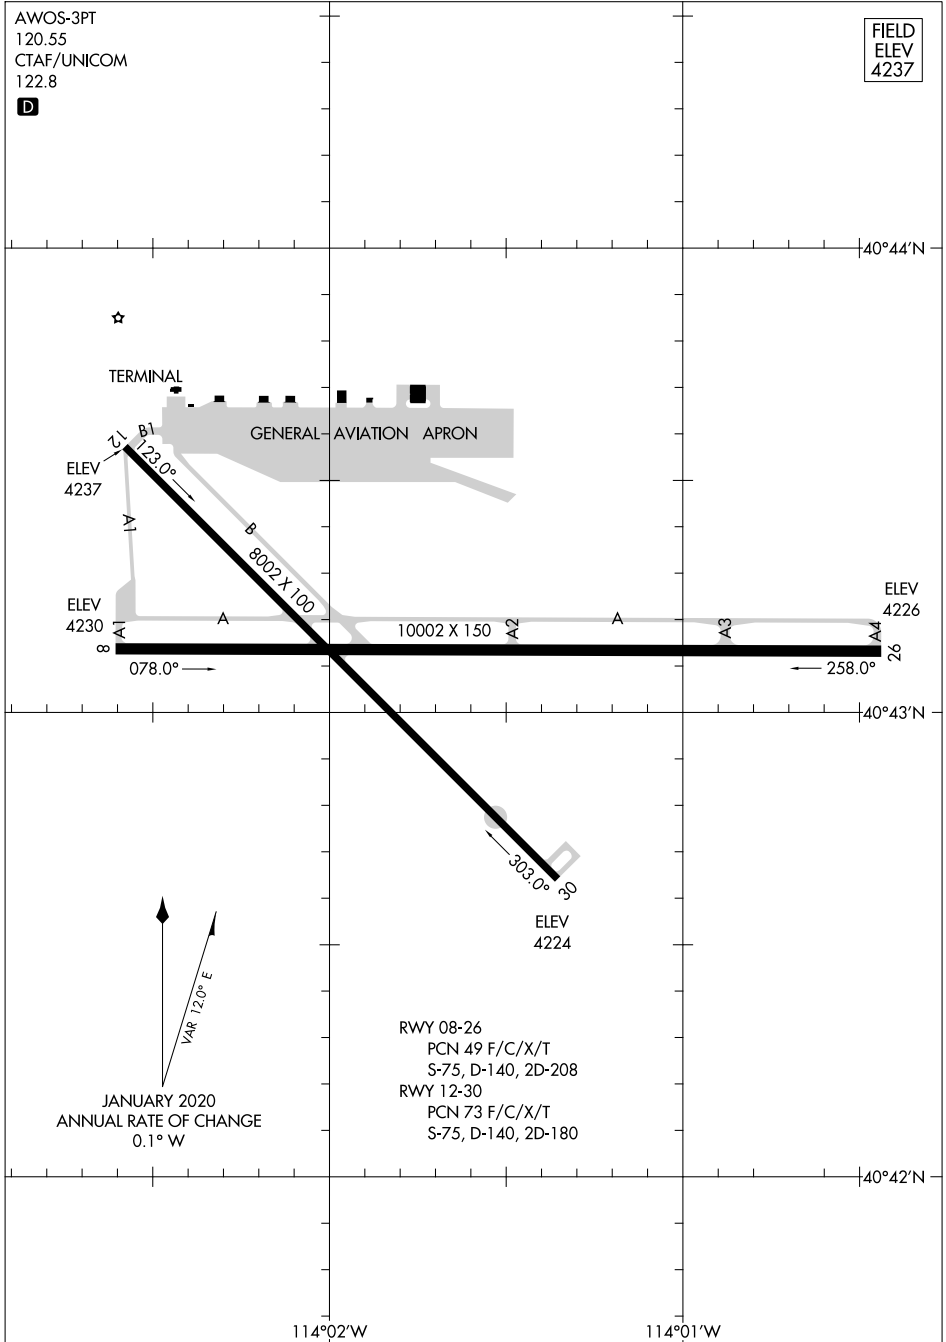

20086

AIRPORT DIAGRAM

AL-445 (FAA)

WENDOVER (ENV)
WENDOVER, UTAH

AWOS-3PT
120.55
CTAF/UNICOM
122.8

FIELD
ELEV
4237

SW-4, 22 FEB 2024 to 21 MAR 2024

SW-4, 22 FEB 2024 to 21 MAR 2024

AIRPORT DIAGRAM

20086

WENDOVER, UTAH
WENDOVER (ENV)