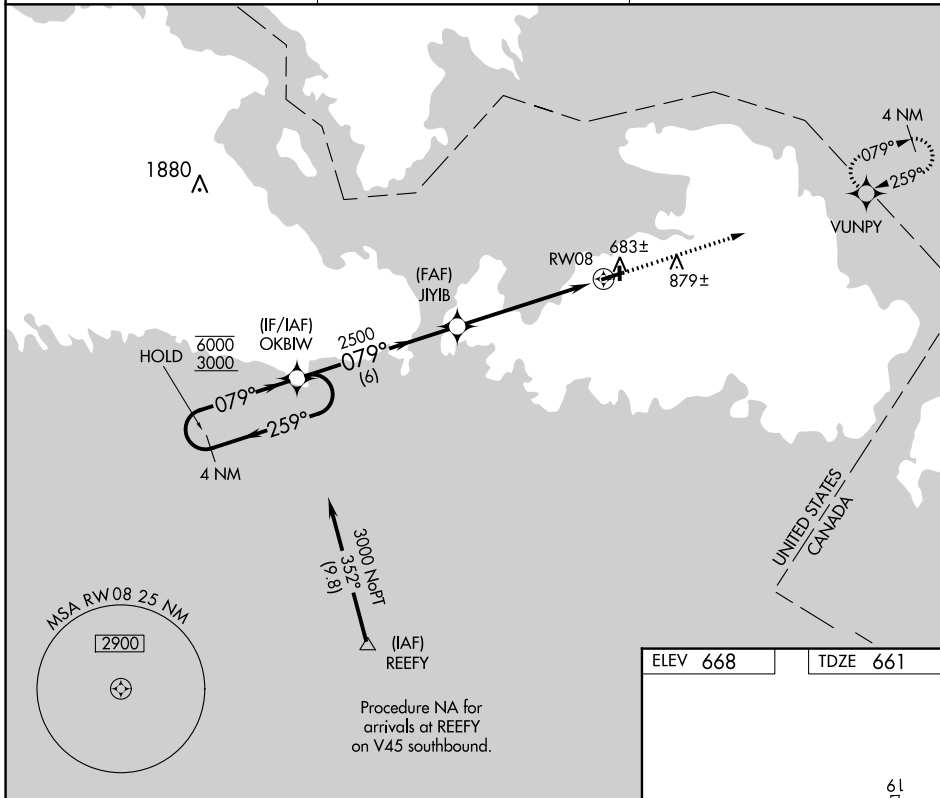

APP CRS 079°	Rwy Idg TDZE Apt Elev	3350 661 668
------------------------	-----------------------------	---

RNAV (GPS) RWY 8

DRUMMOND ISLAND (DRM)

RNP APCH.

▼ Rwy 8 helicopter visibility reduction below 1 SM NA.
Procedure NA at night. Circling to Rwy 1-19 NA.

MISSED APPROACH: Climb to 2500 direct VUNPY and hold.

AWOS-3 118.325	TORONTO CENTER 132.65 344.5	UNICOM 122.8 (CTAF) 0
--------------------------	---------------------------------------	---------------------------------

EC-1, 22 FEB 2024 to 21 MAR 2024

EC-1, 22 FEB 2024 to 21 MAR 2024

ELEV 668	TDZE 661
----------	----------

CATEGORY	A	B	C	D
RNAV MDA	1120-1	459 (500-1)	1120-1½ 459 (500-1½)	NA
CIRCLING	1160-1	492 (500-1)	1240-1½ 572 (600-1½)	NA