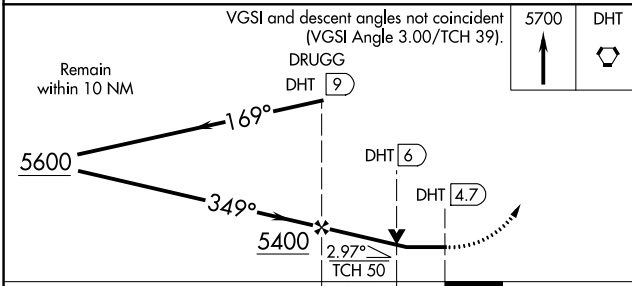

MISSED APPROACH: Climb to 5700 direct DHT VORTAC and hold.

ASOS 134.075	ALBUQUERQUE CENTER 127.85 285.475	UNICOM 122.95 (CTAF)
------------------------	---	--------------------------------

CATEGORY	A	B	C	D
S-35	4440-1	452 (500-1)	4440-1 $\frac{3}{4}$	452 (500-1 $\frac{3}{4}$)
C CIRCLING	4440-1 449 (500-1)	4660-1 669 (700-1)	4660-1 $\frac{3}{4}$ 669 (700-1 $\frac{3}{4}$)	4660-2 669 (700-2)