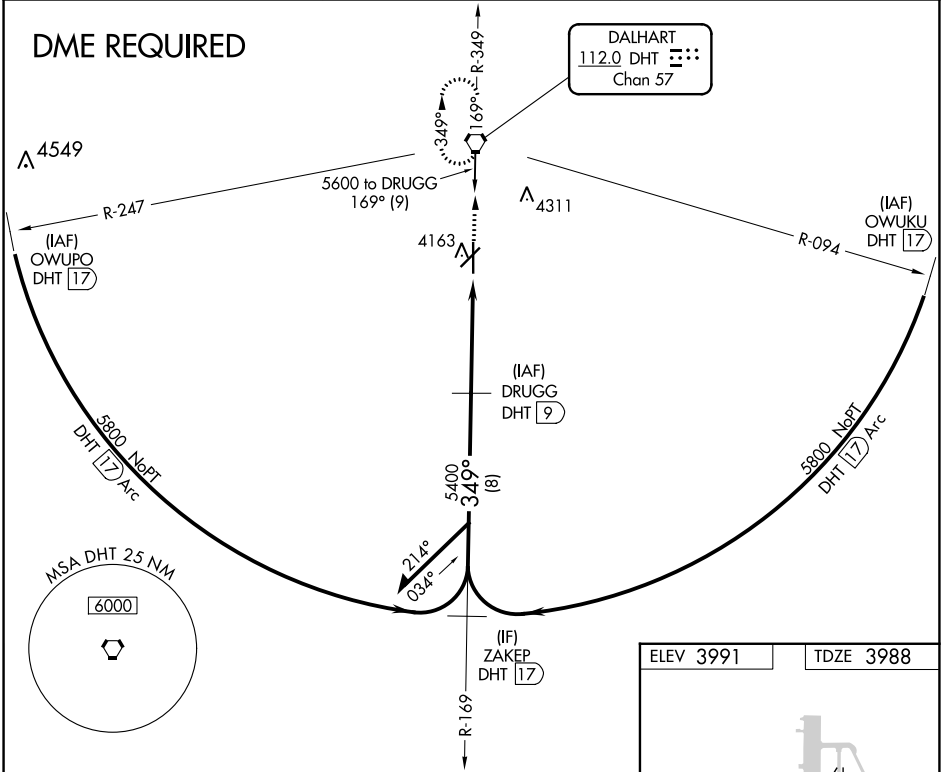

VORTAC DHT 112.0 Chan 57	APP CRS 349°	Rwy Idg TDZE Apt Elev	6400 3988 3991
--	------------------------	-----------------------------	---

VOR/DME RWY 35

DALHART MUNI (DHT)

NA Circling NA west of Rwy 17-35.

MISSED APPROACH: Climb to 5700 direct DHT VORTAC and hold.

ASOS 134.075	ALBUQUERQUE CENTER 127.85 285.475	UNICOM 122.95 (CTAF)
------------------------	---	--------------------------------

CATEGORY	A	B	C	D
S-35	4440-1	452 (500-1)	4440-1 $\frac{3}{4}$	452 (500-1 $\frac{3}{4}$)
C CIRCLING	4440-1 449 (500-1)	4660-1 669 (700-1)	4660-1 $\frac{3}{4}$ 669 (700-1 $\frac{3}{4}$)	4660-2 669 (700-2)

SC-2, 22 FEB 2024 to 21 MAR 2024

SC-2, 22 FEB 2024 to 21 MAR 2024