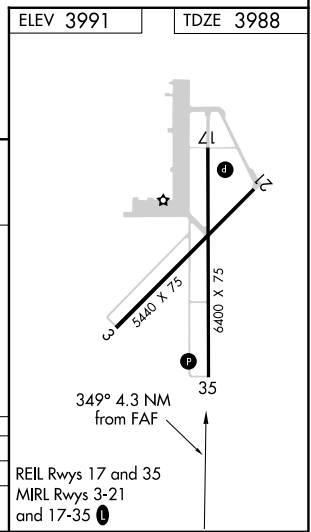

MISSED APPROACH: Climb to 5700 direct DHT VORTAC and hold.

ASOS 134.075	ALBUQUERQUE CENTER 127.85 285.475	UNICOM 122.95 (CTAF)
------------------------	---	--------------------------------

CATEGORY	A	B	C	D
S-35	4440-1	452 (500-1)	4440-1 $\frac{3}{4}$	452 (500-1 $\frac{3}{4}$)
C CIRCLING	4440-1 449 (500-1)	4660-1 669 (700-1)	4660-1 $\frac{3}{4}$ 669 (700-1 $\frac{3}{4}$)	4660-2 669 (700-2)