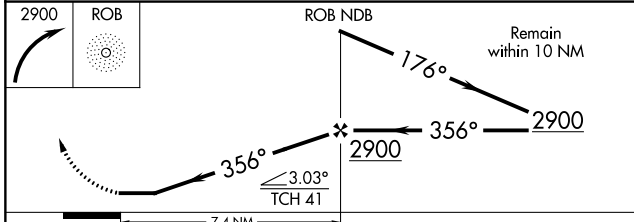

NDB ROB 400	APP CRS 356°	Rwy Idg TDZE Apt Elev	8600 462 470

NDB RWY 35R

TSTC WACO (CNW)

		MISSED APPROACH: Climbing right turn to 2900 direct ROB NDB and hold.		

AWOS-3PT 134.225	WACO APP CON * 127.65 227.125	TSTC TOWER * 124.0(CTAF) 255.7	GND CON 121.7 0	UNICOM 122.95

ELEV 470	721	TDZE 462

MRL Rwy 17L-35R 0

356° 7.4 NM from FAF

FAF to MAP 7.4 NM					
Knots	60	90	120	150	180
Min:Sec	7:24	4:56	3:42	2:58	2:28

CATEGORY	A	B	C	D
S-35R	1200-1	738 (800-1)	1200-2	738 (800-2)
CIRCLING	1200-1	730 (800-1)	1200-2	1200-2 1/4 730 (800-2 1/4)

SC-3, 22 FEB 2024 to 21 MAR 2024

SC-3, 22 FEB 2024 to 21 MAR 2024