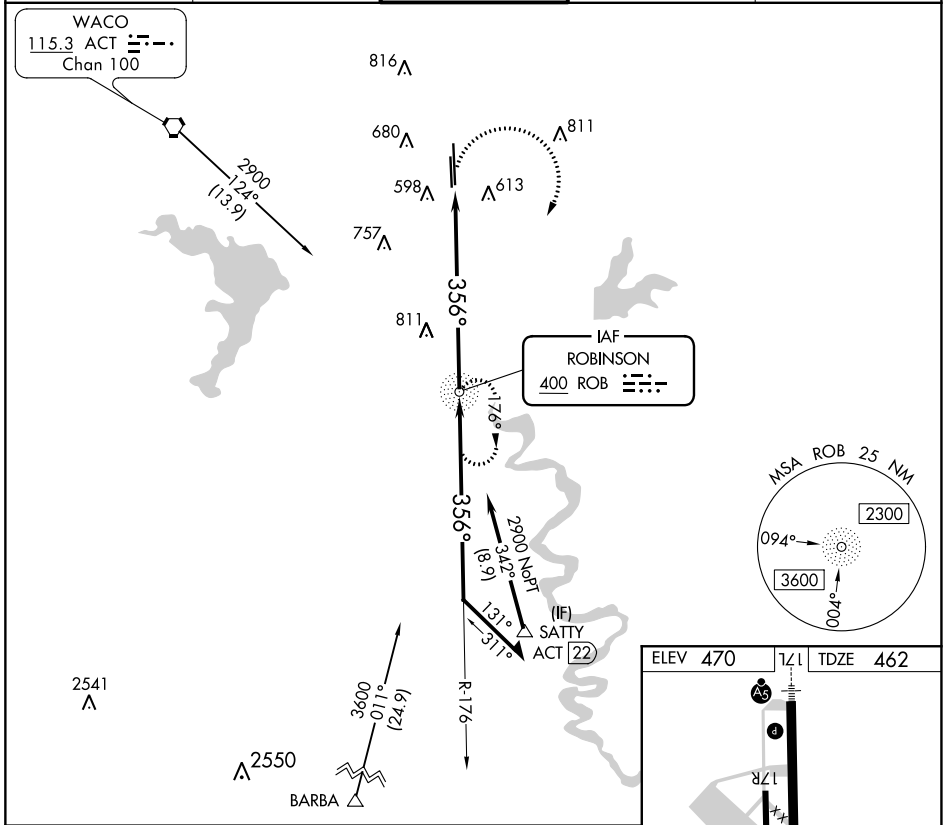

NDB ROB 400	APP CRS 356°	Rwy Idg TDZE Apt Elev	8600 462 470
-----------------------	------------------------	-----------------------------	---

NDB RWY 35R

TSTC WACO (CNW)

		MISSED APPROACH: Climbing right turn to 2900 direct ROB NDB and hold.		
--	--	---	--	--

AWOS-3PT 134.225	WACO APP CON * 127.65 227.125	TSTC TOWER * 124.0(CTAF) 255.7	GND CON 121.7 0	UNICOM 122.95
----------------------------	---	--	---------------------------	-------------------------

ELEV 470	721	TDZE 462
----------	-----	----------

MRL Rwy 17L-35R 0

356° 7.4 NM from FAF

FAF to MAP 7.4 NM					
Knots	60	90	120	150	180
Min:Sec	7:24	4:56	3:42	2:58	2:28

CATEGORY	A	B	C	D
S-35R	1200-1	738 (800-1)	1200-2	738 (800-2)
CIRCLING	1200-1	730 (800-1)	1200-2	1200-2 1/4 730 (800-2 1/4)

SC-3, 22 FEB 2024 to 21 MAR 2024

SC-3, 22 FEB 2024 to 21 MAR 2024