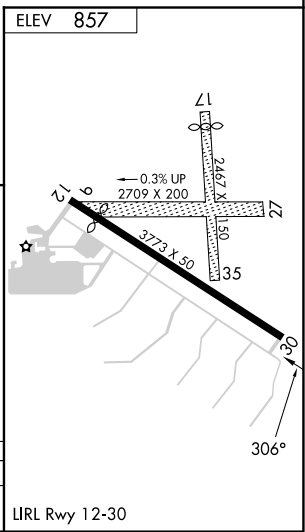

APP CRS	Rwy Idg	N/A
306°	TDZE	N/A
	Apt Elev	857

RNAV (GPS)-A

POPLAR GROVE (C77)

RNP APCH - GPS.		MISSED APPROACH: Climbing right turn to 3000 direct VNTGE and hold.
<p>▼</p> <p>▲ NA</p> <p>Circling NA to Rwys 09, 17, 27 and 35. Procedure NA at night. Rwy 12 and 30 helicopter visibility reduction below 1 SM NA. Use Chicago/Rockford altimeter setting.</p>	RFD ASOS	ROCKFORD APP CON
127.6	121.0 327.0	UNICOM
		122.8 (CTAF)

EC-3, 22 FEB 2024 to 21 MAR 2024

EC-3, 22 FEB 2024 to 21 MAR 2024

CATEGORY	A	B	C	D
CIRCLING	1380-1	523 (600-1)	1560-2 703 (800-2)	NA

IIRL Rwy 12-30