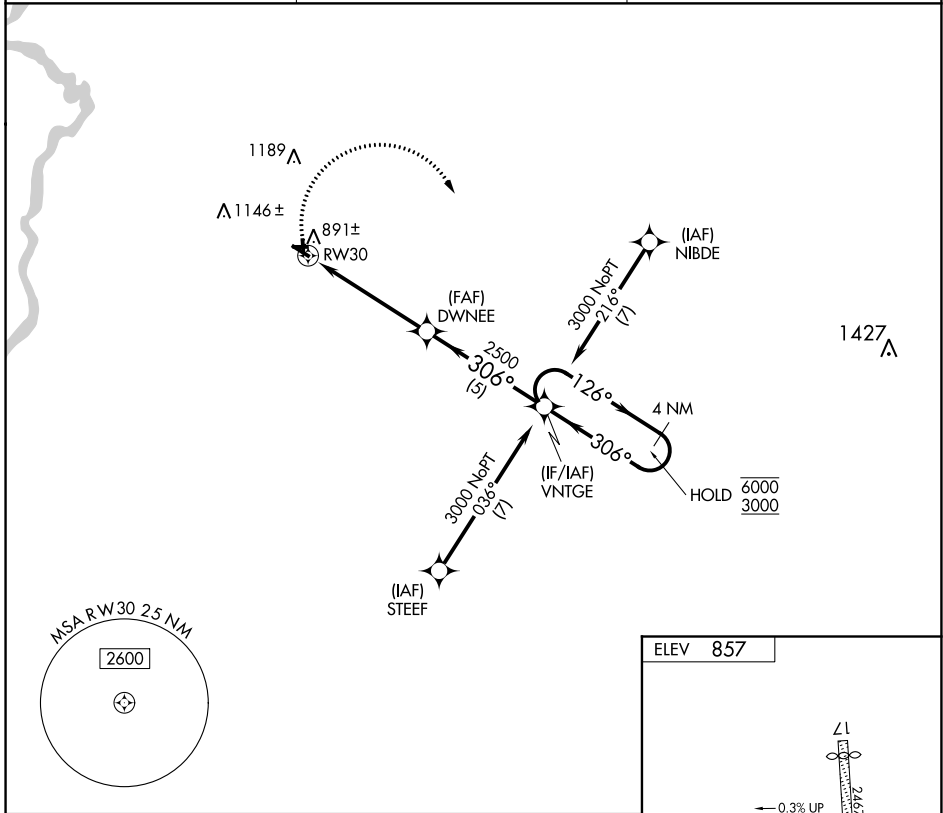

APP CRS	Rwy Idg	N/A
306°	TDZE	N/A
	Apt Elev	857

RNAV (GPS)-A

POPLAR GROVE (C77)

RNP APCH - GPS.		MISSED APPROACH: Climbing right turn to 3000 direct VNTGE and hold.
<p>▼</p> <p>▲ NA</p> <p>Circling NA to Rwys 09, 17, 27 and 35. Procedure NA at night. Rwy 12 and 30 helicopter visibility reduction below 1 SM NA. Use Chicago/Rockford altimeter setting.</p>	RFD ASOS	ROCKFORD APP CON
127.6	121.0 327.0	UNICOM
		122.8 (CTAF)

EC-3, 22 FEB 2024 to 21 MAR 2024

EC-3, 22 FEB 2024 to 21 MAR 2024

CATEGORY	A	B	C	D
CIRCLING	1380-1	523 (600-1)	1560-2 703 (800-2)	NA

IIRL Rwy 12-30