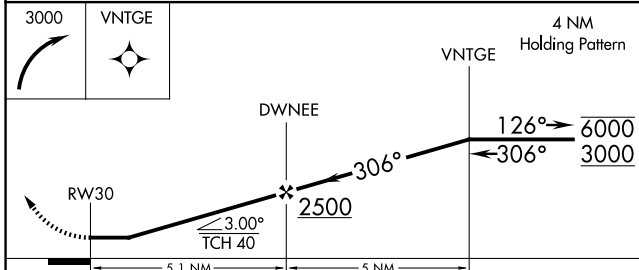

CATEGORY	A	B	C	D
CIRCLING	1380-1	523 (600-1)	1560-2 703 (800-2)	NA

IIRL Rwy 12-30