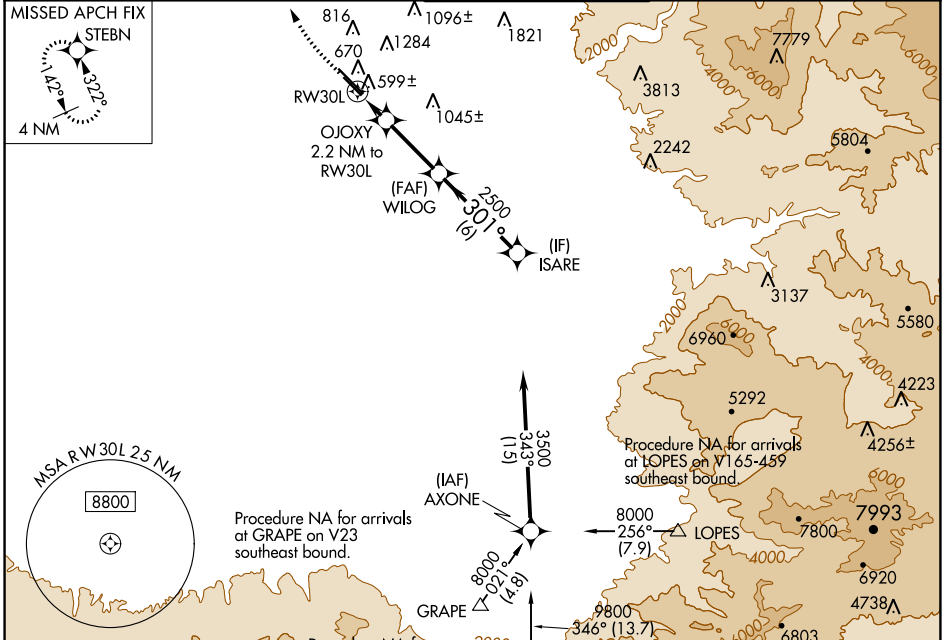

WAAS CH 82440 W30B	APP CRS 301°	Rwy ldg TDZE 484 Apt Elev 510
--	------------------------	--

RNAV (GPS) RWY 30L

MEADOWS FLD (BFL)

For uncompensated Baro-VNAV systems, LNAV/VNAV NA below -1°C (31°F) or above 54°C (130°F). Circling NA northeast of Rwy 12L-30R.
 MISSED APPROACH: Climb to 1000 then climbing right turn to 3000 direct STEBN and hold.

ATIS 118.6	BAKERSFIELD APP CON ★ 118.8 284.625 (SOUTH) 118.9 270.3 (NORTH)	BAKERSFIELD TOWER ★ 118.1 (CTAF) 257.8	GND CON 121.7	UNICOM 122.95
----------------------	--	---	-------------------------	-------------------------

ELEV 510 TDZE 484

CATEGORY	A	B	C	D
LPV DA		734-7/8	250 (300-7/8)	
LNAV/VNAV DA		797-1 1/8	313 (300-1 1/8)	
LNAV MDA		860-1	376 (400-1)	
C CIRCLING	960-1	450 (500-1)	960-1 1/2 450 (500-1 1/2)	1060-2 550 (600-2)