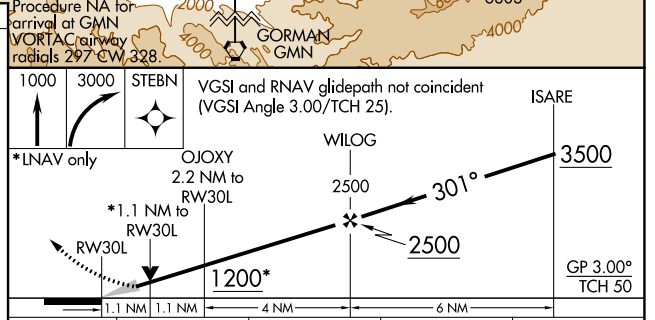

WAAS CH 82440 W30B	APP CRS 301°	Rwy ldg TDZE 484 Apt Elev 510
--	------------------------	--

RNAV (GPS) RWY 30L

MEADOWS FLD (BFL)

For uncompensated Baro-VNAV systems, LNAV/VNAV NA below -1°C (31°F) or above 54°C (130°F). Circling NA northeast of Rwy 12L-30R.
 MISSED APPROACH: Climb to 1000 then climbing right turn to 3000 direct STEBN and hold.

ELEV 510 TDZE 484

CATEGORY	A	B	C	D
LPV DA		734-7/8	250 (300-7/8)	
LNAV/VNAV DA		797-1 1/8	313 (300-1 1/8)	
LNAV MDA		860-1	376 (400-1)	
C CIRCLING	960-1	450 (500-1)	960-1 1/2 450 (500-1 1/2)	1060-2 550 (600-2)