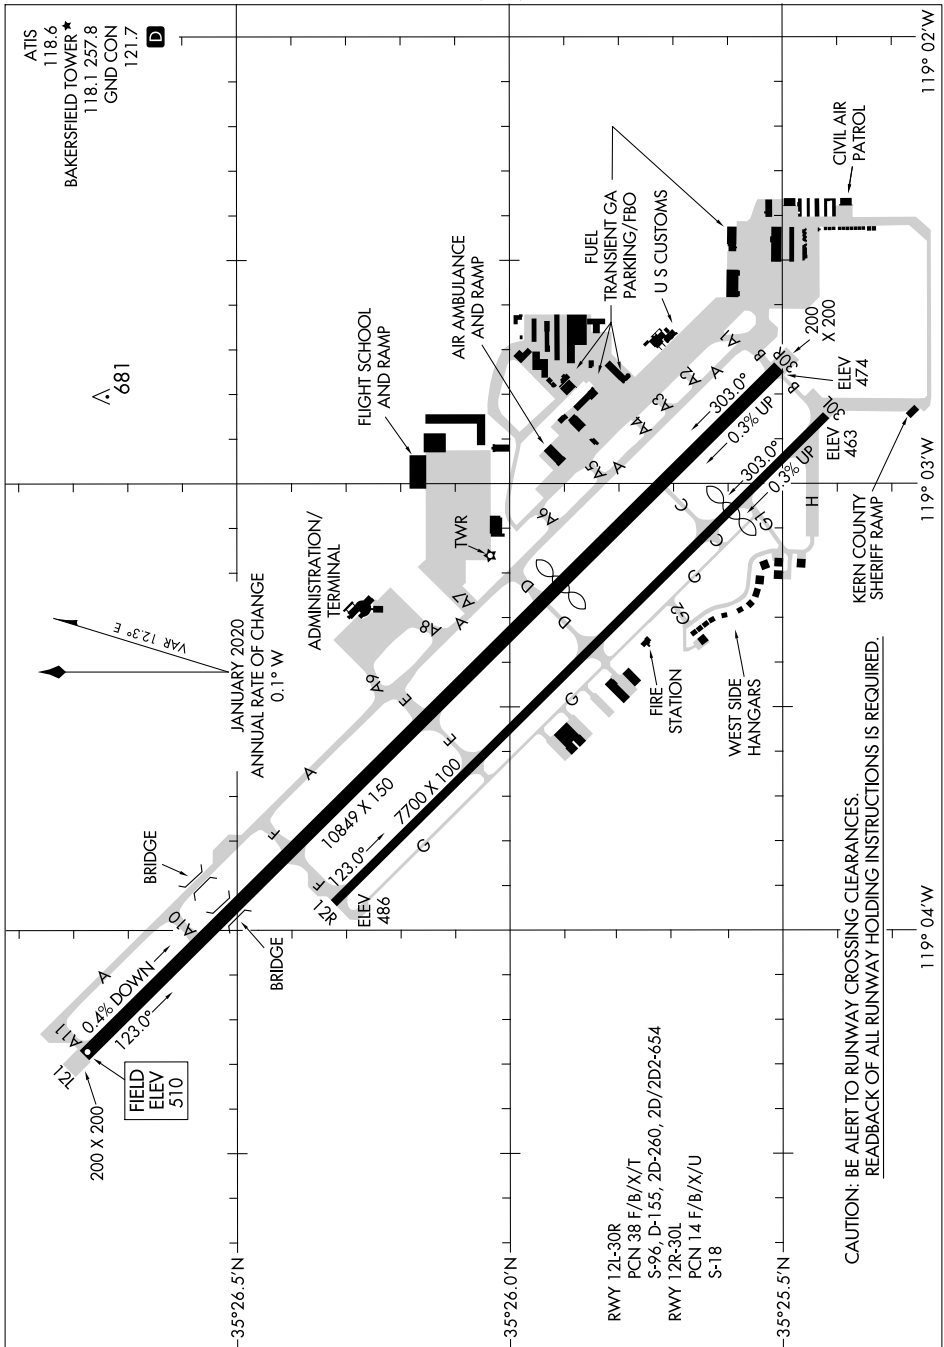

# AIRPORT DIAGRAM

AL-36 (FAA)

MEADOWS FLD (BFL)  
BAKERSFIELD, CALIFORNIA

SW-3, 07 SEP 2023 to 05 OCT 2023

SW-3, 07 SEP 2023 to 05 OCT 2023

# AIRPORT DIAGRAM

BAKERSFIELD, CALIFORNIA  
MEADOWS FLD (BFL)