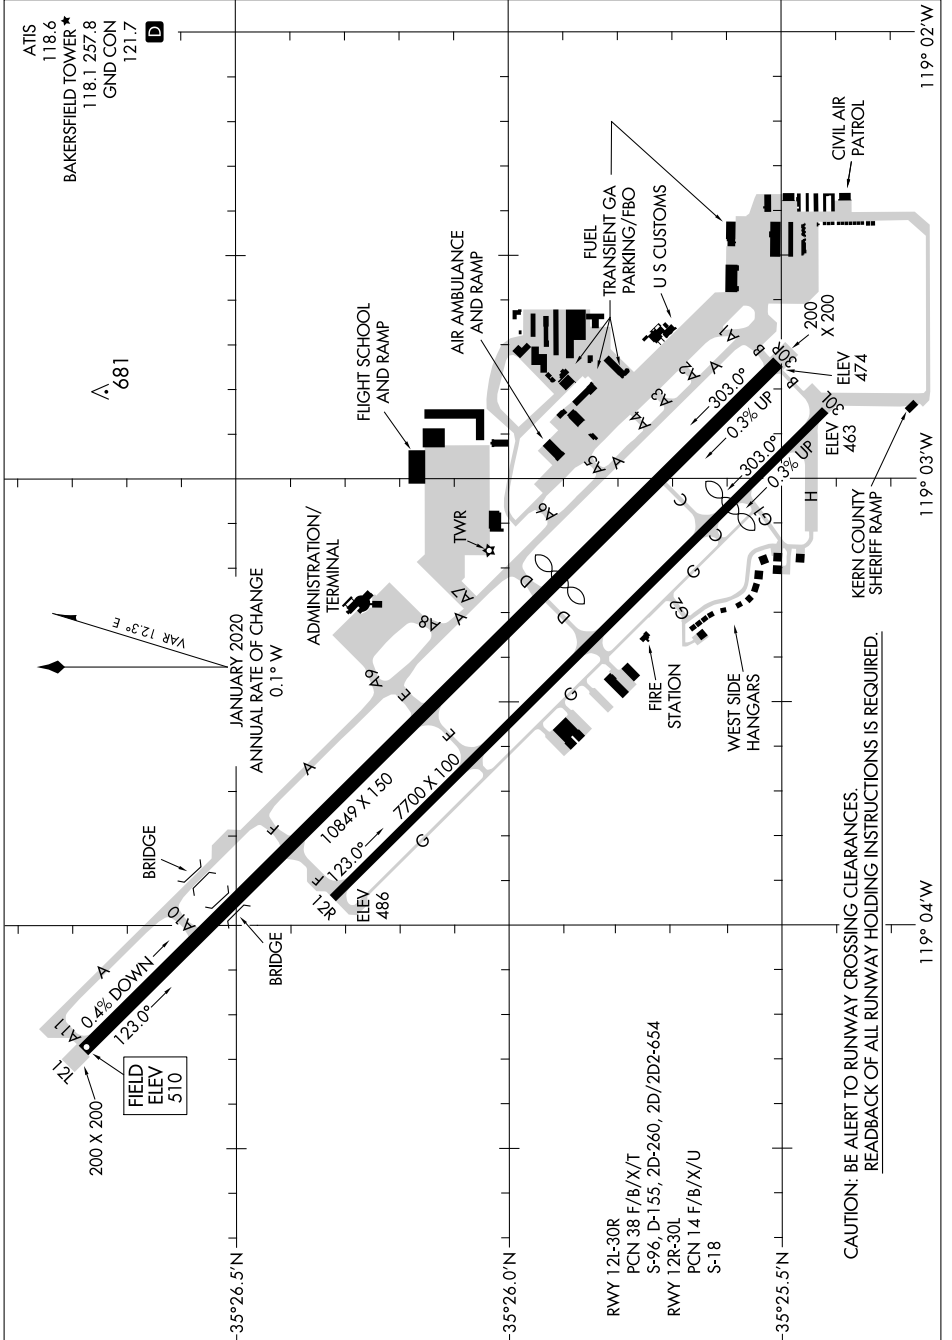

AIRPORT DIAGRAM

AL-36 (FAA)

MEADOWS FLD (BFL)
BAKERSFIELD, CALIFORNIA

SW-3, 22 FEB 2024 to 21 MAR 2024

SW-3, 22 FEB 2024 to 21 MAR 2024

AIRPORT DIAGRAM

BAKERSFIELD, CALIFORNIA
MEADOWS FLD (BFL)