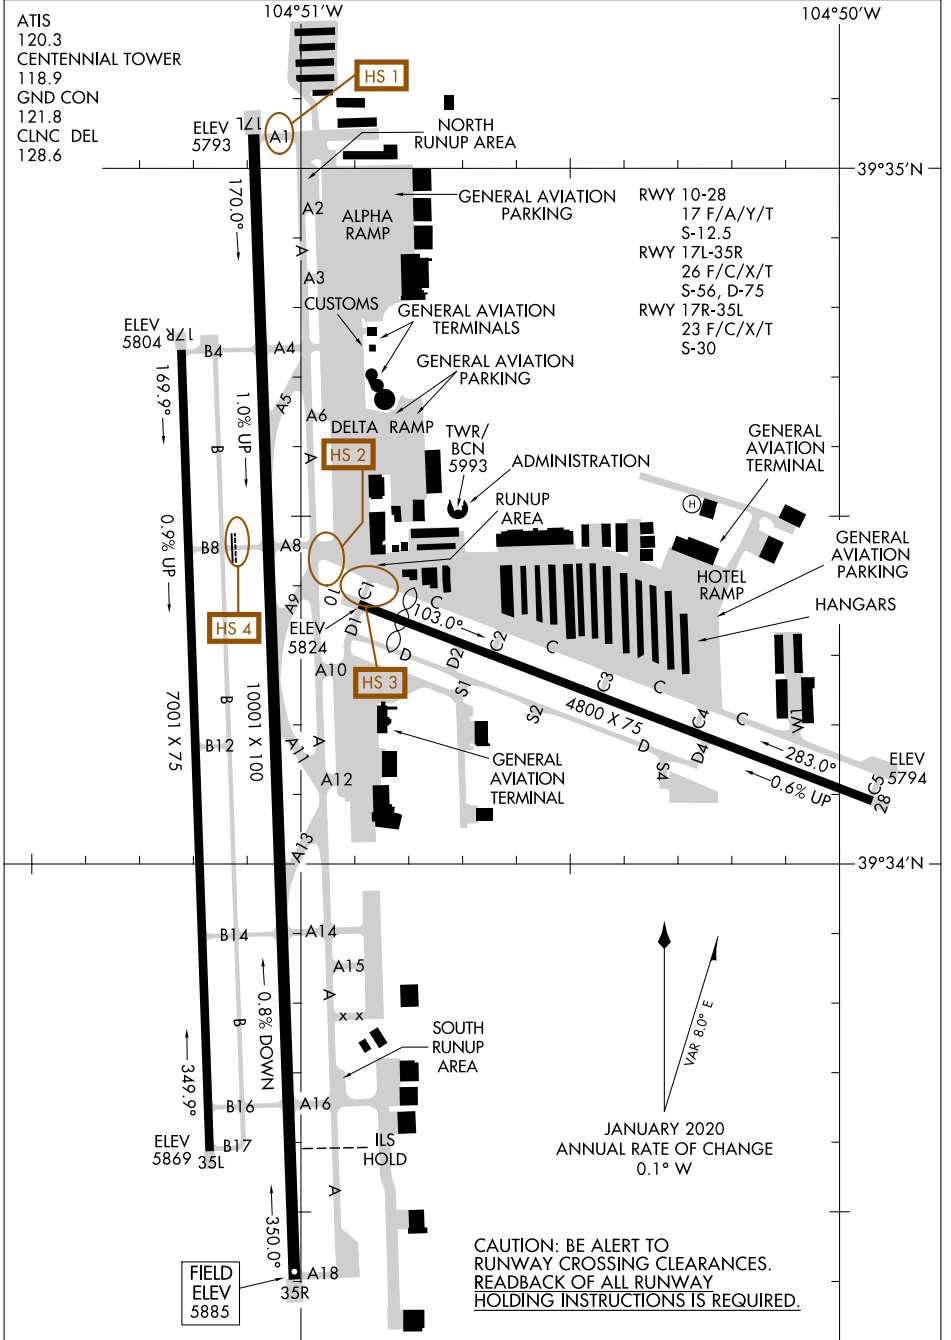

AIRPORT DIAGRAM

AL-5715 (FAA)

CENTENNIAL (APA)
DENVER, COLORADO

SW-1, 22 FEB 2024 to 21 MAR 2024

SW-1, 22 FEB 2024 to 21 MAR 2024

AIRPORT DIAGRAM

DENVER, COLORADO
CENTENNIAL (APA)