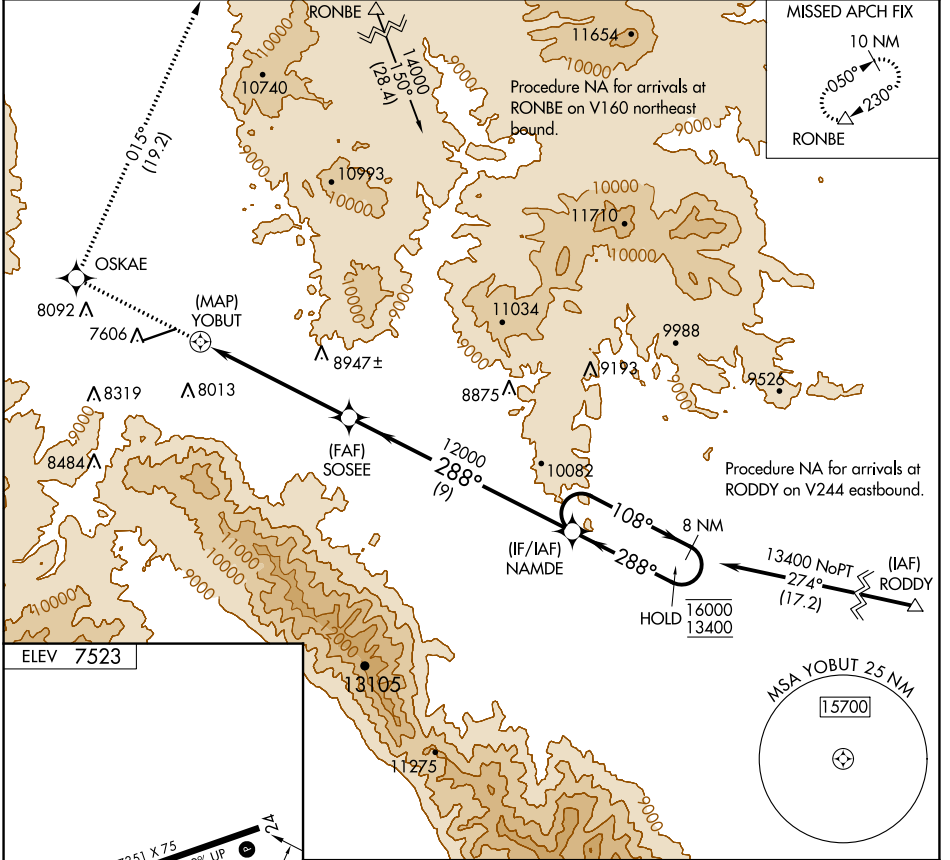

APP CRS 288°	Rwy Idg TDZE Apt Elev	N/A N/A 7523
------------------------	-----------------------------	---------------------------

RNAV (GPS)-A

SALIDA/HARRIETT ALEXANDER FLD (A.NK)

RNP APCH.	MISSED APPROACH: Climb to 16200 direct OSKAE and on track 015° to RONBE and hold, continue climb-in-hold to 16200.
<p>▼ Circling to Rwy 6 NA at night.</p> <p>▲ When local altimeter setting not received, procedure NA.</p>	

AWOS-3PT 133.85	DENVER CENTER 128.375 379.95	UNICOM 122.7 (CTAF)
---------------------------	--	-------------------------------

CATEGORY	A	B	C	D
CIRCLING	9720-1¼ 2197 (2200-1¼)	9720-1½ 2197 (2200-1½)	NA	

SW-1, 22 FEB 2024 to 21 MAR 2024

SW-1, 22 FEB 2024 to 21 MAR 2024