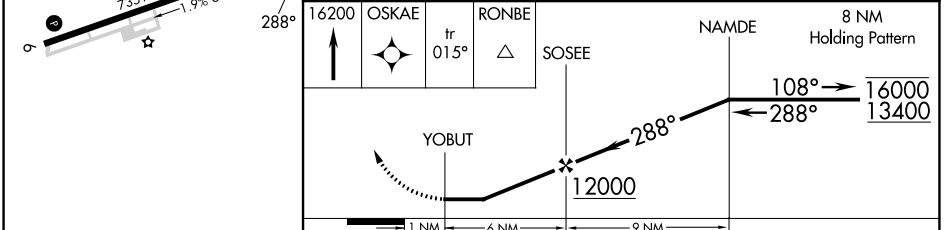

APP CRS 288°	Rwy Idg TDZE Apt Elev	N/A N/A 7523
------------------------	-----------------------------	---------------------------

RNAV (GPS)-A

SALIDA/HARRIETT ALEXANDER FLD (A.NK)

RNP APCH.	MISSED APPROACH: Climb to 16200 direct OSKAE and on track 015° to RONBE and hold, continue climb-in-hold to 16200.
<p>▼ Circling to Rwy 6 NA at night.</p> <p>▲ When local altimeter setting not received, procedure NA.</p>	

AWOS-3PT 133.85	DENVER CENTER 128.375 379.95	UNICOM 122.7 (CTAF)
---------------------------	--	-------------------------------

CATEGORY	A	B	C	D
CIRCLING	9720-1¼ 2197 (2200-1¼)	9720-1½ 2197 (2200-1½)	NA	