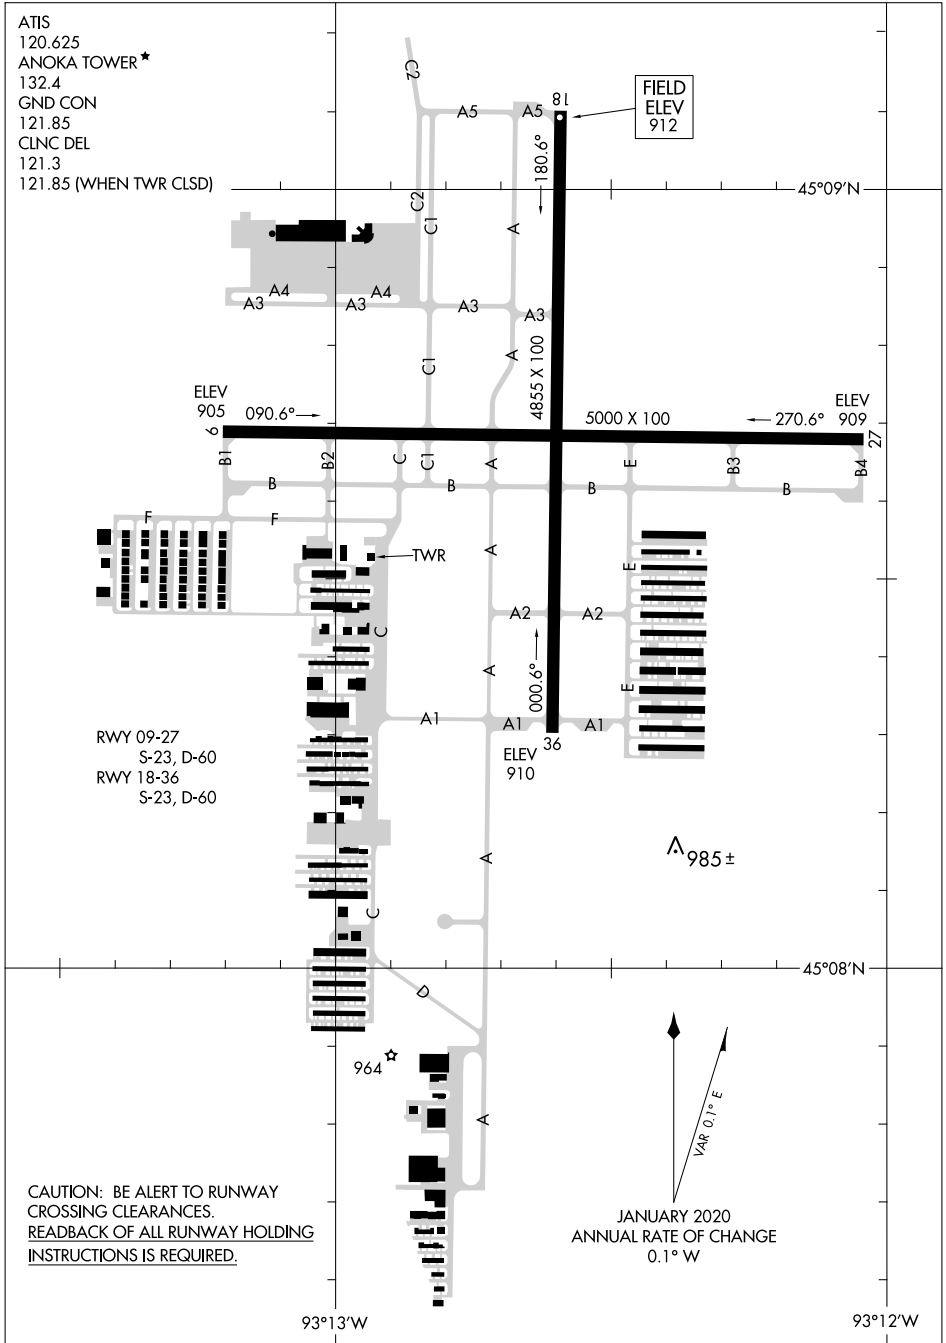

22251

AIRPORT DIAGRAM

ANOKA COUNTY/BLAINE (JANES FLD) (A:NE)
AL-5202 (FAA) MINNEAPOLIS, MINNESOTA

ATIS
 120.625
 ANOKA TOWER ★
 132.4
 GND CON
 121.85
 CLNC DEL
 121.3
 121.85 (WHEN TWR CLSD)

NC-1, 07 SEP 2023 to 05 OCT 2023

NC-1, 07 SEP 2023 to 05 OCT 2023

CAUTION: BE ALERT TO RUNWAY
 CROSSING CLEARANCES.
 READBACK OF ALL RUNWAY HOLDING
 INSTRUCTIONS IS REQUIRED.

JANUARY 2020
 ANNUAL RATE OF CHANGE
 0.1° W

AIRPORT DIAGRAM
 22251

MINNEAPOLIS, MINNESOTA
 ANOKA COUNTY/BLAINE (JANES FLD) (A:NE)