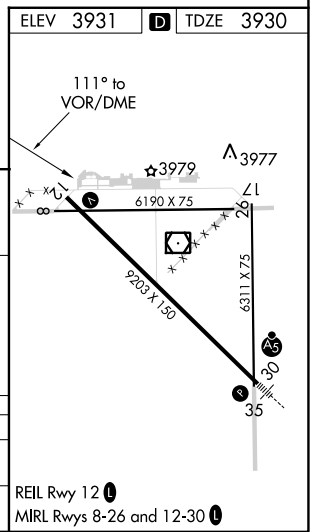

VOR/DME AIA 111.8 Chan 55	APP CRS 111°	Rwy Idg TDZE Apt Elev	9202 3930 3931
---	------------------------	-----------------------------	---

VOR RWY 12

ALLIANCE MUNI (AIA)

A MISSED APPROACH: Climb to 5800 then right turn direct AIA VOR/DME and hold.

ASOS 135.075	DENVER CENTER 127.95 338.2	UNICOM 123.0 (CTAF) 0
------------------------	--------------------------------------	---------------------------------

NC-2, 22 FEB 2024 to 21 MAR 2024

NC-2, 22 FEB 2024 to 21 MAR 2024

5749 A

CATEGORY	A	B	C	D
S-12	4580-1 650 (700-1)		4580-1 650 (700-1 7/8)	4580-2 650 (700-2)
CIRCLING	4580-1 649 (700-1)		4580-1 649 (700-1 7/8)	4640-2 709 (800-2 1/4)

REIL Rwy 12 0
MRL Rwy 8-26 and 12-30 0