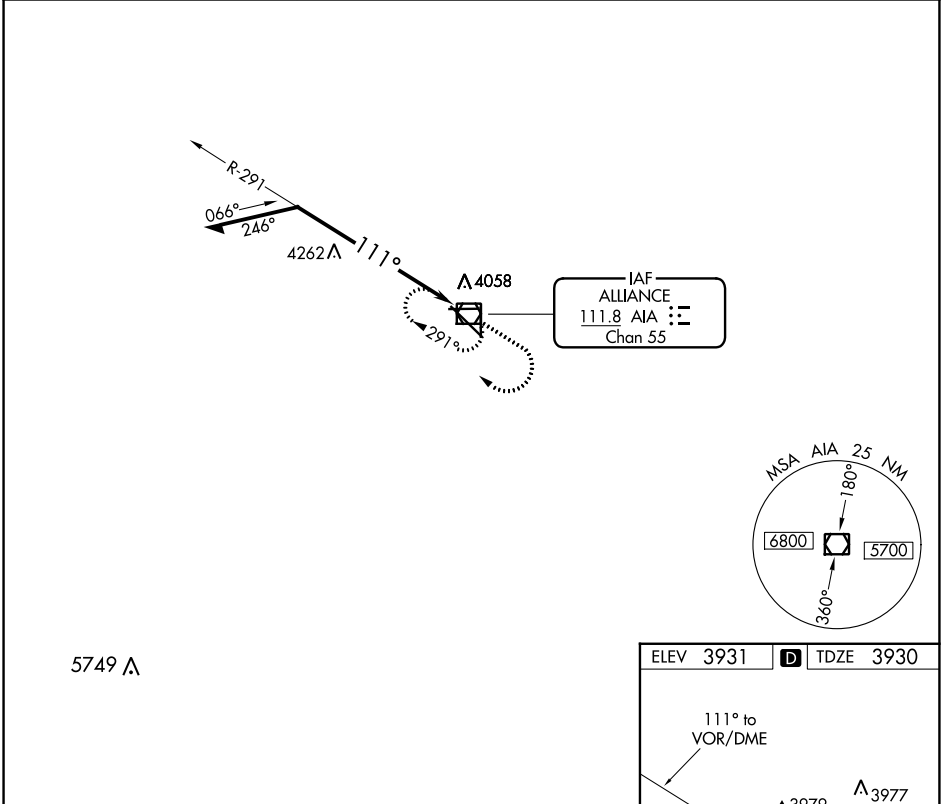

VOR/DME AIA 111.8 Chan 55	APP CRS 111°	Rwy Idg TDZE Apt Elev	9202 3930 3931
---	------------------------	-----------------------------	---

VOR RWY 12

ALLIANCE MUNI (AIA)

A MISSED APPROACH: Climb to 5800 then right turn direct AIA VOR/DME and hold.

ASOS 135.075	DENVER CENTER 127.95 338.2	UNICOM 123.0 (CTAF) 0
------------------------	--------------------------------------	---------------------------------

NC-2, 22 FEB 2024 to 21 MAR 2024

NC-2, 22 FEB 2024 to 21 MAR 2024

5749 A

CATEGORY	A	B	C	D
S-12	4580-1 650 (700-1)		4580-1 650 (700-1 7/8)	4580-2 650 (700-2)
CIRCLING	4580-1 649 (700-1)		4580-1 649 (700-1 7/8)	4640-2 709 (800-2 1/4)

REIL Rwy 12 0
MRL Rwy 8-26 and 12-30 0