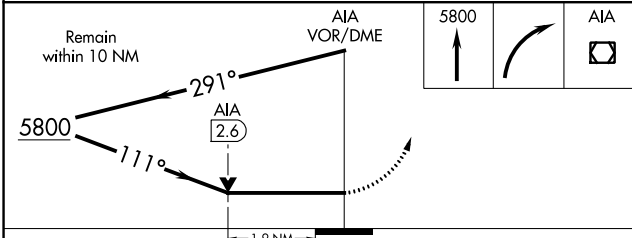

CATEGORY	A	B	C	D
S-12	4580-1 650 (700-1)		4580-1 650 (700-1 7/8)	4580-2 650 (700-2)
CIRCLING	4580-1 649 (700-1)		4580-1 649 (700-1 7/8)	4640-2 709 (800-2 1/4)