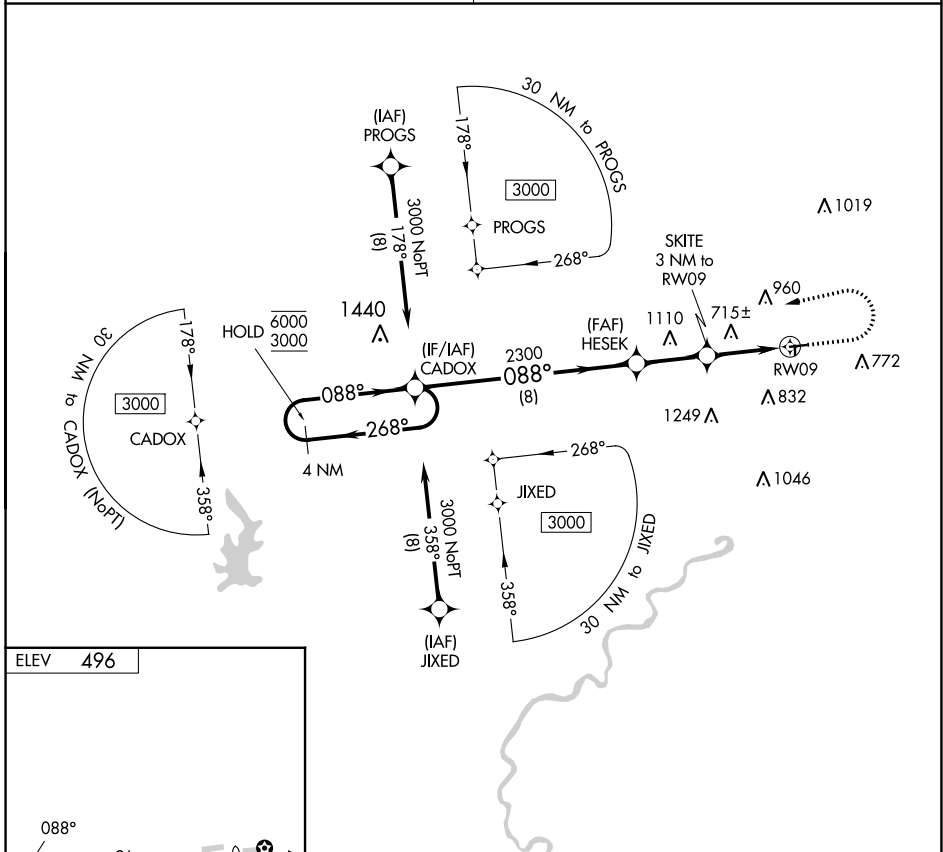

APP CRS	Rwy Idg	N/A
088°	TDZE	N/A
	Apt Elev	496

RNAV (GPS)-A

SKY KING (3I3)

RNP APCH.	Procedure NA at night. Use Terre Haute altimeter setting; when not received, use Paris altimeter setting and increase all MDA 40 feet.	MISSED APPROACH: Climb to 1400 then climbing left turn to 3000 direct CADOX and hold.
-----------	--	---

HULMAN APP CON 125.45 339.8	UNICOM 122.8 (CTAF)
---------------------------------------	-------------------------------

	4 NM Holding Pattern	CADOX	HESEK	SKITE 3 NM to RW09	RW09
	6000 ← 268°	3000 → 088°	088°	3.00° TCH 40	2300
			1480	8 NM	2.6 NM
				3 NM	
CATEGORY	A	B	C	D	
<input checked="" type="checkbox"/> CIRCLING	1000-1 504 (600-1)	1340-1¼ 844 (900-1¼)			NA

EC-2, 22 FEB 2024 to 21 MAR 2024

EC-2, 22 FEB 2024 to 21 MAR 2024