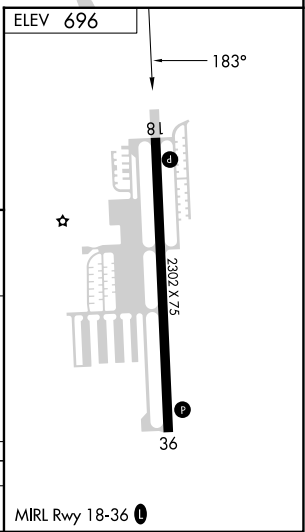

APP CRS 183°	Rwy Idg 2302
	TDZE N/A
	Apt Elev 696

RNAV (GPS)-B

CANTON-PLYMOUTH-METTETAL (1D2)

RNP APCH.

▽ Procedure NA at night. Use Willow Run altimeter setting.
△ NA Helicopter visibility reduction below 1 SM NA.

MISSED APPROACH:
Climbing left turn to 2800
direct DURAC and hold.

YIP ASOS
127.425

DETROIT APP CON
118.95 284.0

UNICOM
122.7 (CTAF) 0

CATEGORY	A	B	C	D
C CIRCLING	1300-1 604 (700-1)		NA	

MIRL Rwy 18-36 **0**

EC-1, 22 FEB 2024 to 21 MAR 2024

EC-1, 22 FEB 2024 to 21 MAR 2024