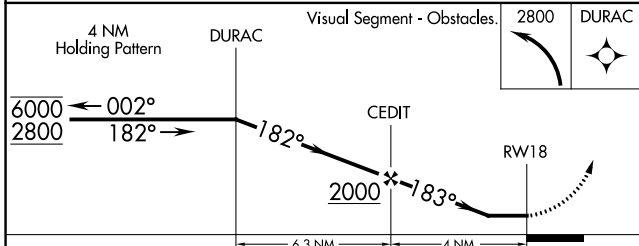

# RNAV (GPS)-B

CANTON-PLYMOUTH-METTETAL (1D2)

RNP APCH.

**▽** Procedure NA at night. Use Willow Run altimeter setting.  
**△** NA Helicopter visibility reduction below 1 SM NA.

**MISSED APPROACH:**  
 Climbing left turn to 2800  
 direct DURAC and hold.

YIP ASOS  
**127.425**

DETROIT APP CON  
**118.95 284.0**

UNICOM  
**122.7 (CTAF) 0**

CATEGORY	A	B	C	D
<b>C</b> CIRCLING	1300-1 604 (700-1)		NA	

MIRL Rwy 18-36 **0**

EC-1, 22 FEB 2024 to 21 MAR 2024

EC-1, 22 FEB 2024 to 21 MAR 2024