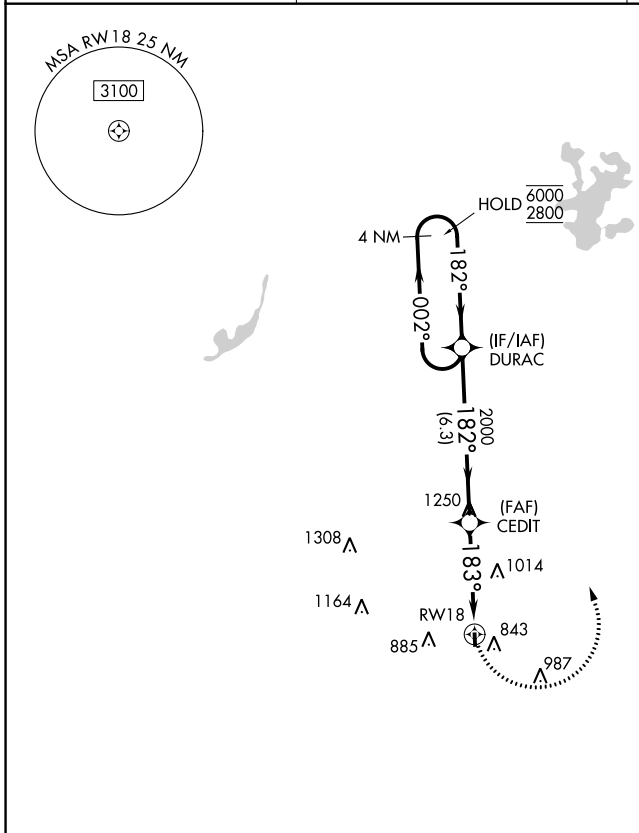

APP CRS 183°	Rwy Idg 2302
	TDZE N/A
	Apt Elev 696

RNAV (GPS)-B

CANTON-PLYMOUTH-METTETAL (1D2)

RNP APCH.

▽ Procedure NA at night. Use Willow Run altimeter setting.
△ NA Helicopter visibility reduction below 1 SM NA.

MISSED APPROACH:
Climbing left turn to 2800
direct DURAC and hold.

YIP ASOS
127.425

DETROIT APP CON
118.95 284.0

UNICOM
122.7 (CTAF) 0

CATEGORY	A	B	C	D
C CIRCLING	1300-1 604 (700-1)		NA	

MIRL Rwy 18-36 **0**

EC-1, 22 FEB 2024 to 21 MAR 2024

EC-1, 22 FEB 2024 to 21 MAR 2024